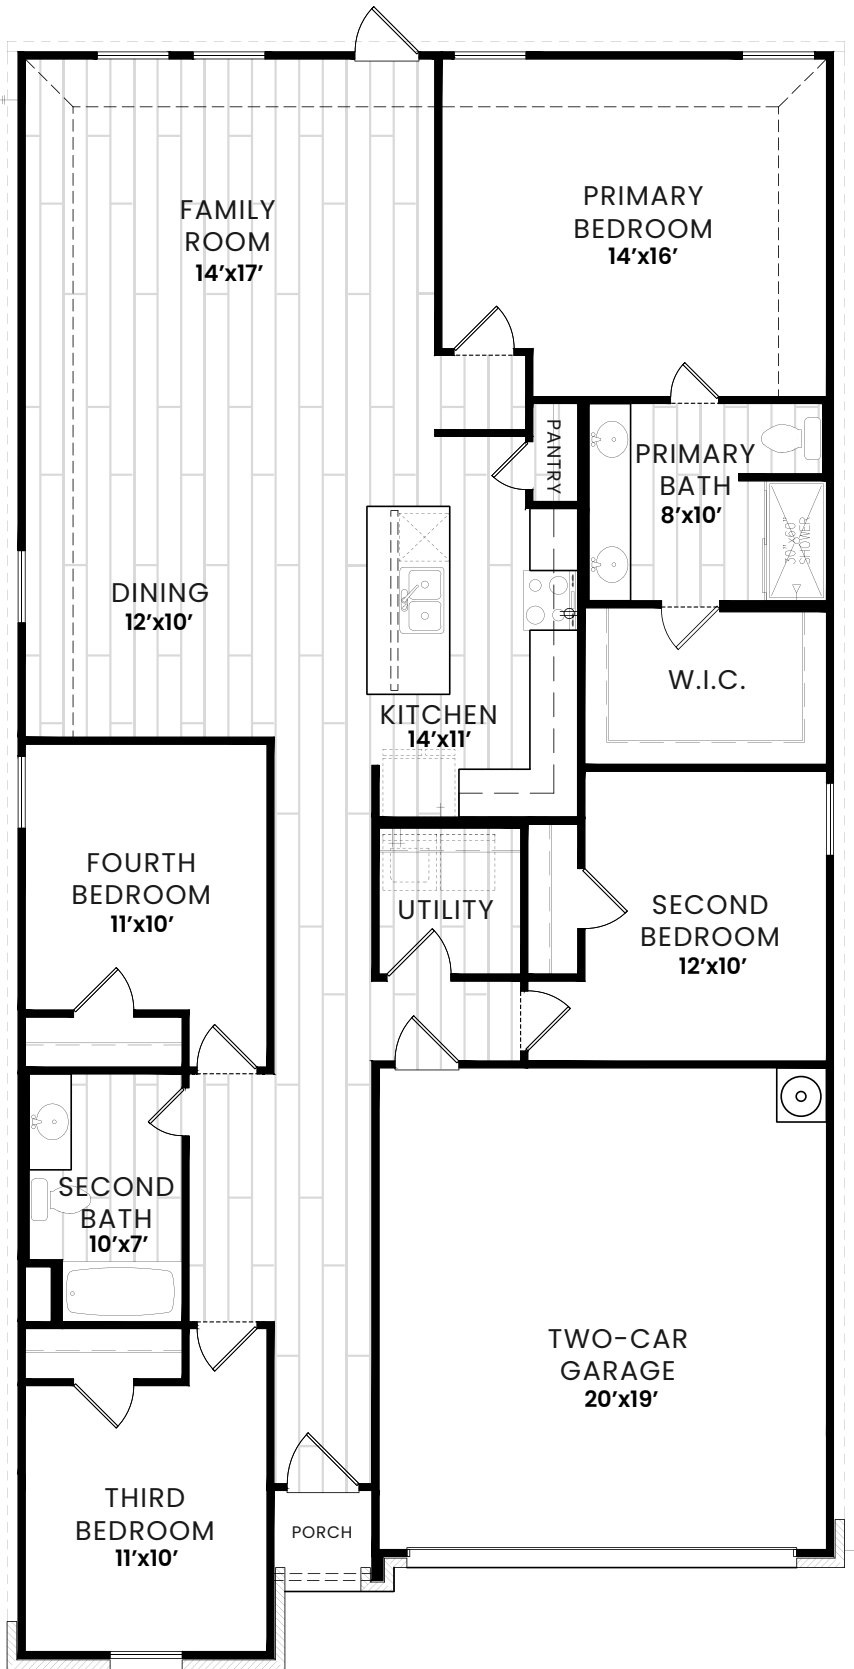

THE 1788 PLAN

- 1788 Sqft + 2-Car Garage
- 4 Bed
- 2 Bath