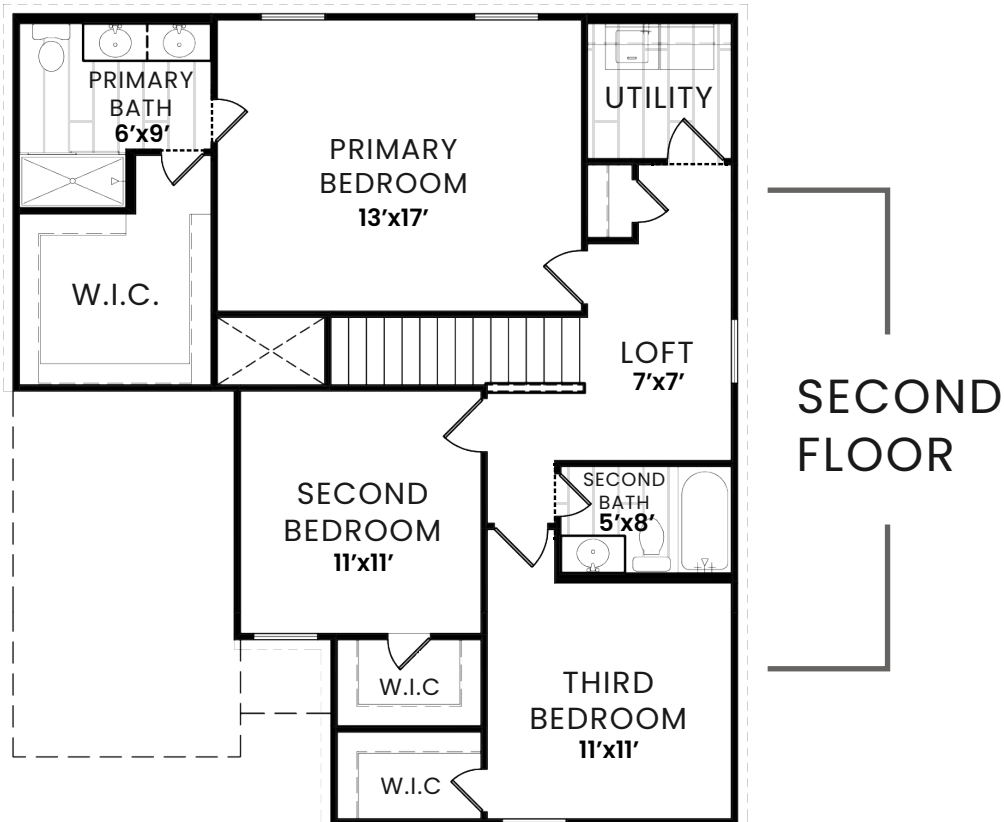

LANDSCAPING

- Two, 2" Trees in the Front Yard
- Four Decorative Shrubs in the Front Yard
- Bermuda Sod
- 6' Pine Privacy Fence

Pricing and promotions subject to change without notice. Images are for representational purposes only, and actual product, color, or material may differ or be substituted. Not all images may be shown. Visit AmeritexHomes.com for details.

THE 1828 PLAN

- 1828 Sqft + 2-Car Garage
- 4 Bed
- 3 Bath

KITCHEN

- 2cm Quartz Countertops with 4" Quartz Backsplash - *Color Per Collection Package*
- Single Handle Pull Down Spray Faucet - *Finish Per Collection Package*
- Stainless Steel Undermount Sink
- Garbage Disposal
- Shaker Style Cabinets with 30" Uppers - *Color Per Collection Package*
- Samsung Stainless Steel Appliance Package:
 - 30" Free Standing Electric Range
 - Over the Range Microwave
 - Dishwasher

BATHROOM

- Engineered Cultured Marble or Solid Surface Countertop with 4" Cultured Backsplash in White
- Faucet & Fixtures to Match Collection - *Finish Per Collection Package*
- 38" Mirrors
- Elongated Commode
- Shaker Style Cabinets - *Color Per Collection Package*