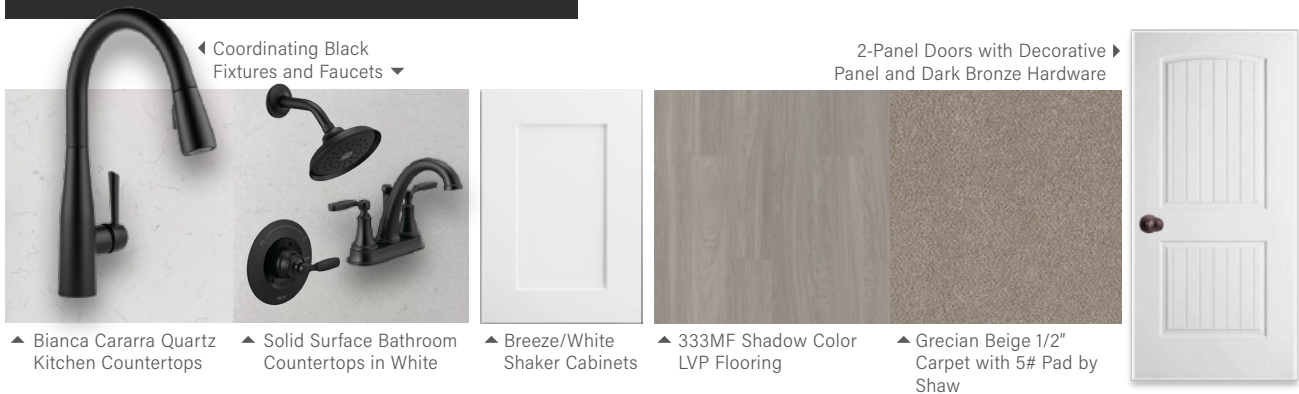

BATHROOM

- Engineered Cultured Marble or Solid Surface Countertop with 4" Cultured Backsplash in White
- Faucet & Fixtures to Match Collection - *Finish Per Collection Package*
- 38" Mirrors
- Elongated Commode
- Shaker Style Cabinets - *Color Per Collection Package*

WALLS & FLOORING

- Luxury Vinyl Plank Flooring in Common/Wet Areas (per Floor Plan Designation) - *Color Per Collection Package*
- Plush, Wall-to-Wall Carpeting and Pad in Bedrooms/Closets - *Color Per Collection Package*
- 3 1/4" Baseboards & 2 1/2" Casing in Sherwin Williams Pure White Semi-Gloss Finish
- 6' 8" Interior Doors in Sherwin Williams Pure White Semi-Gloss Finish - *Door Style Per Collection Package*
- Interior Walls in Sherwin Williams Princeton White Flat Finish

ENERGY SAVINGS FEATURES

- Seer Compliant HVAC System with Programmable Thermostat
- R-50, R-13 & R-22 Fiberglass Insulation
- 2-Part Energy Polyseal of the Entire Building Envelope
- ARC Fault & Ground Fault Protection (per Code Requirements)
- OSB Radiant Barrier Roof Decking
- LED Disc Lighting
- 50-Gallon Tanked Electric Water Heater

The Farmhouse Collection

◀ Coordinating Black Fixtures and Faucets ▶

2-Panel Doors with Decorative Panel and Dark Bronze Hardware ▶

▲ Bianca Cararra Quartz Kitchen Countertops

▲ Solid Surface Bathroom Countertops in White

▲ Breeze/White Shaker Cabinets

▲ 333MF Shadow Color LVP Flooring

▲ Grecian Beige 1/2" Carpet with 5# Pad by Shaw

Pricing and promotions subject to change without notice. Images are for representational purposes only, and actual product, color, or material may differ or be substituted. Not all images may be shown. Visit AmeritexHomes.com for details.