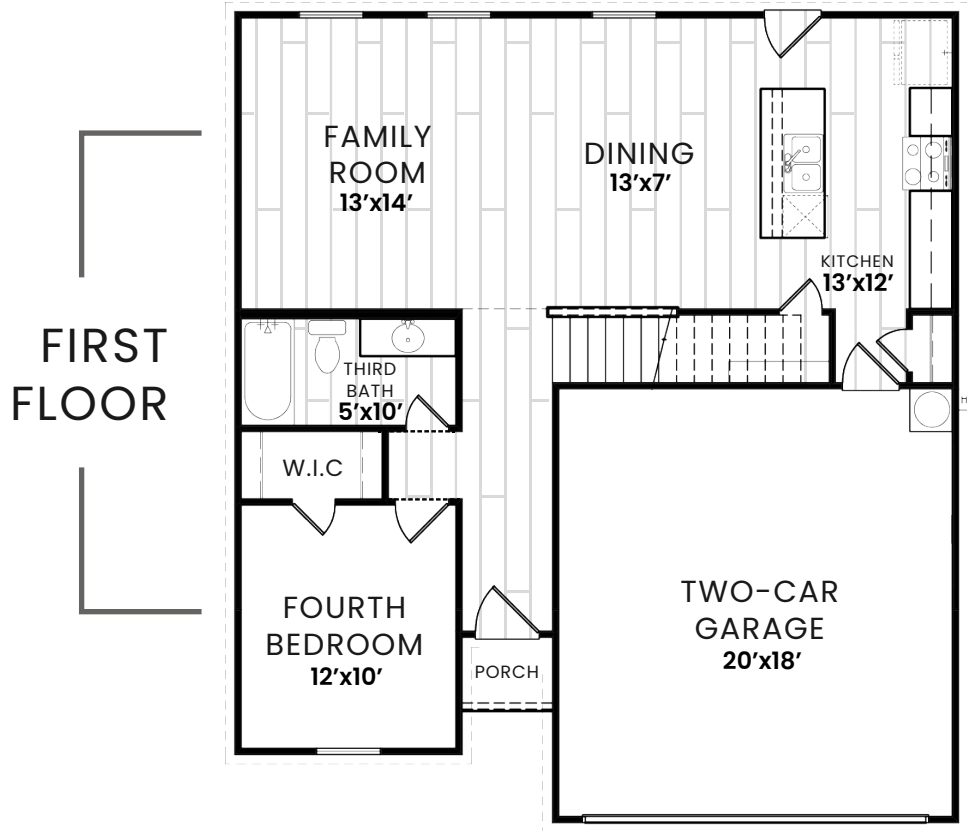

LANDSCAPING

- Two, 2" Trees in the Front Yard
- Four Decorative Shrubs in the Front Yard
- Bermuda Sod
- 6' Pine Privacy Fence

Pricing and promotions subject to change without notice. Images are for representational purposes only, and actual product, color, or material may differ or be substituted. Not all images may be shown. Visit AmeritexHomes.com for details.

THE 1828 PLAN

- 1828 Sqft + 2-Car Garage
- 4 Bed
- 3 Bath

KITCHEN

- 2cm Quartz Countertops with 4" Quartz Backsplash - *Color Per Collection Package*
- Single Handle Pull Down Spray Faucet - *Finish Per Collection Package*
- Stainless Steel Undermount Sink
- Garbage Disposal
- Shaker Style Cabinets with 30" Uppers - *Color Per Collection Package*
- Samsung Stainless Steel Appliance Package:
 - 30" Free Standing Electric Range
 - Over the Range Microwave
 - Dishwasher