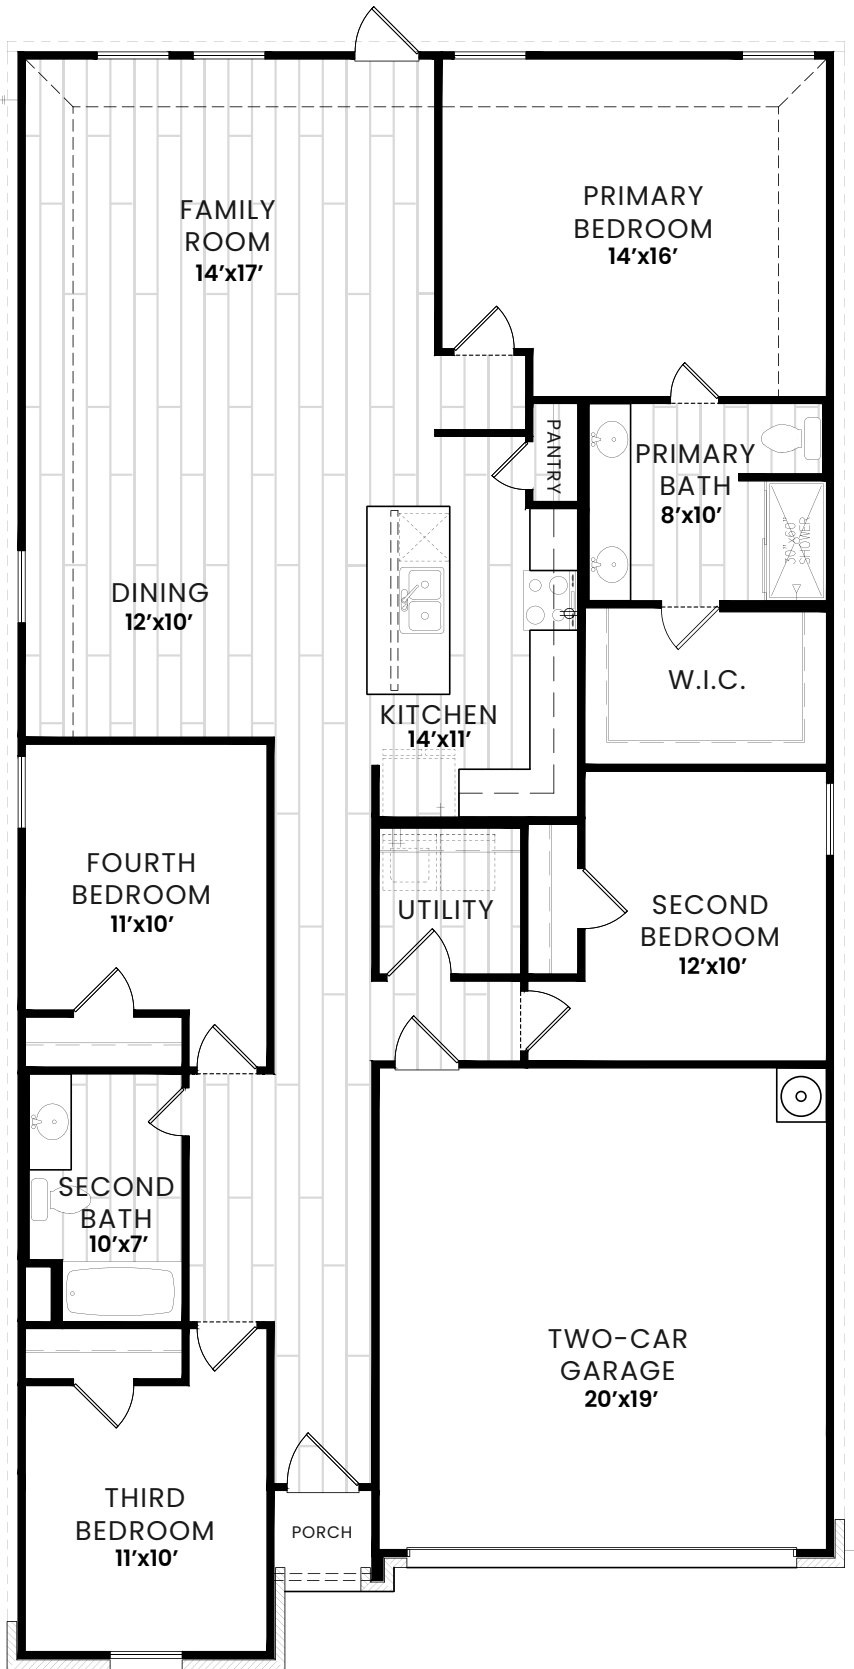

104 Kainos St

Greenville, TX | Labein Villas | Lot Size: 5,444 sqft

Exterior Design

SIDING

Sherwin Williams
Requisite Gray

FRONT DOOR

6-Panel Fiberglass Door
in Sherwin Williams
Tricorn Black

GARAGE

LANDSCAPING

- Two, 2" Trees in the Front Yard
- Four Decorative Shrubs in the Front Yard
- Bermuda Sod
- 6' Pine Privacy Fence

Pricing and promotions subject to change without notice. Images are for representational purposes only, and actual product, color, or material may differ or be substituted. Not all images may be shown. Visit AmeritexHomes.com for details.

THE 1788 PLAN

- 1788 Sqft + 2-Car Garage
- 4 Bed
- 2 Bath

KITCHEN

- 2cm Quartz Countertops with 4" Quartz Backsplash - *Color Per Collection Package*
- Single Handle Pull Down Spray Faucet - *Finish Per Collection Package*
- Stainless Steel Undermount Sink
- Garbage Disposal
- Shaker Style Cabinets with 30" Uppers - *Color Per Collection Package*
- Samsung Stainless Steel Appliance Package:
 - 30" Free Standing Electric Range
 - Over the Range Microwave
 - Dishwasher

BATHROOM

- Engineered Cultured Marble or Solid Surface Countertop with 4" Cultured Backsplash in White
- Faucet & Fixtures to Match Collection - *Finish Per Collection Package*
- 38" Mirrors
- Elongated Commode
- Shaker Style Cabinets - *Color Per Collection Package*