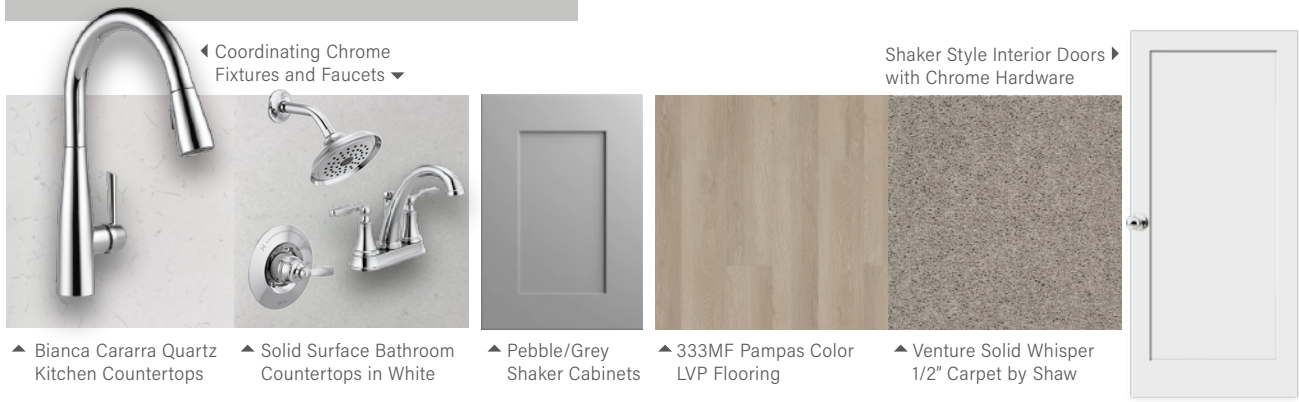

BATHROOM

- Engineered Cultured Marble or Solid Surface Countertop with 4" Cultured Backsplash in White
- Faucet & Fixtures to Match Collection - *Finish Per Collection Package*
- 38" Mirrors
- Elongated Commode
- Shaker Style Cabinets - *Color Per Collection Package*

WALLS & FLOORING

- Luxury Vinyl Plank Flooring in Common/Wet Areas (per Floor Plan Designation) - *Color Per Collection Package*
- Plush, Wall-to-Wall Carpeting and Pad in Bedrooms/Closets - *Color Per Collection Package*
- 3 1/4" Baseboards & 2 1/2" Casing in Sherwin Williams Pure White Semi-Gloss Finish
- 6' 8" Interior Doors in Sherwin Williams Pure White Semi-Gloss Finish - *Door Style Per Collection Package*
- Interior Walls in Sherwin Williams Princeton White Flat Finish

ENERGY SAVINGS FEATURES

- Seer Compliant HVAC System with Programmable Thermostat
- R-50, R-13 & R-22 Fiberglass Insulation
- 2-Part Energy Polyseal of the Entire Building Envelope
- ARC Fault & Ground Fault Protection (per Code Requirements)
- OSB Radiant Barrier Roof Decking
- LED Disc Lighting
- 50-Gallon Tanked Electric Water Heater

THE MODERN COLLECTION

▲ Bianca Cararra Quartz Kitchen Countertops

▲ Solid Surface Bathroom Countertops in White

▲ Pebble/Grey Shaker Cabinets

▲ 333MF Pampas Color LVP Flooring

▲ Venture Solid Whisper 1/2" Carpet by Shaw

Shaker Style Interior Doors with Chrome Hardware

Pricing and promotions subject to change without notice. Images are for representational purposes only, and actual product, color, or material may differ or be substituted. Not all images may be shown. Visit AmeritexHomes.com for details.