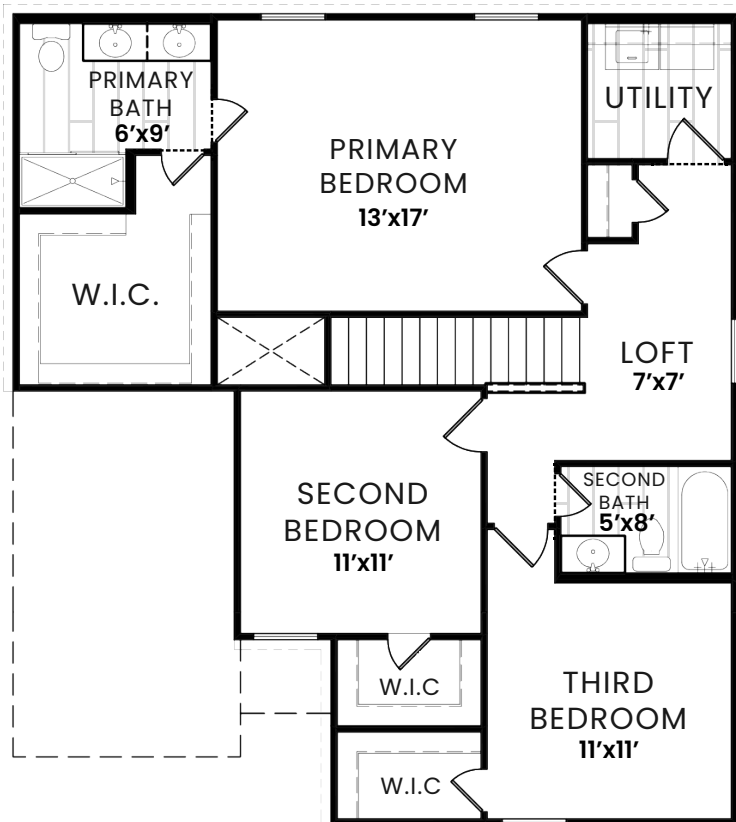

A Member of Winchester Carlsle Companies

FIRST FLOOR

THE 1828 PLAN

- 1828 Sqft + 2-Car Garage
- 4 Bed
- 3 Bath

SECOND FLOOR

KITCHEN

- 2cm Quartz Countertops with 4" Quartz Backsplash - [Color Per Collection Package](#)
- Single Handle Pull Down Spray Faucet - [Finish Per Collection Package](#)
- Stainless Steel Undermount Sink
- Garbage Disposal
- Shaker Style Cabinets with 30" Uppers - [Color Per Collection Package](#)

- Samsung Stainless Steel Appliance Package:
 - 30" Free Standing Electric Range
 - Over the Range Microwave
 - Dishwasher

BATHROOM

- Engineered Cultured Marble or Solid Surface Countertop with 4" Cultured Backsplash in White
- Faucet & Fixtures to Match Collection - [Finish Per Collection Package](#)
- 38" Mirrors
- Elongated Commode
- Shaker Style Cabinets - [Color Per Collection Package](#)

WALLS & FLOORING

- Luxury Vinyl Plank Flooring in Common/Wet Areas (per Floor Plan Designation) - [Color Per Collection Package](#)
- Plush, Wall-to-Wall Carpeting and Pad in Bedrooms/Closets - [Color Per Collection Package](#)
- 3 1/4" Baseboards & 2 1/2" Casing in Sherwin Williams Pure White Semi-Gloss Finish
- 6' 8" Interior Doors in Sherwin Williams Pure White Semi-Gloss Finish - [Door Style Per Collection Package](#)
- Interior Walls in Sherwin Williams Princeton White Flat Finish