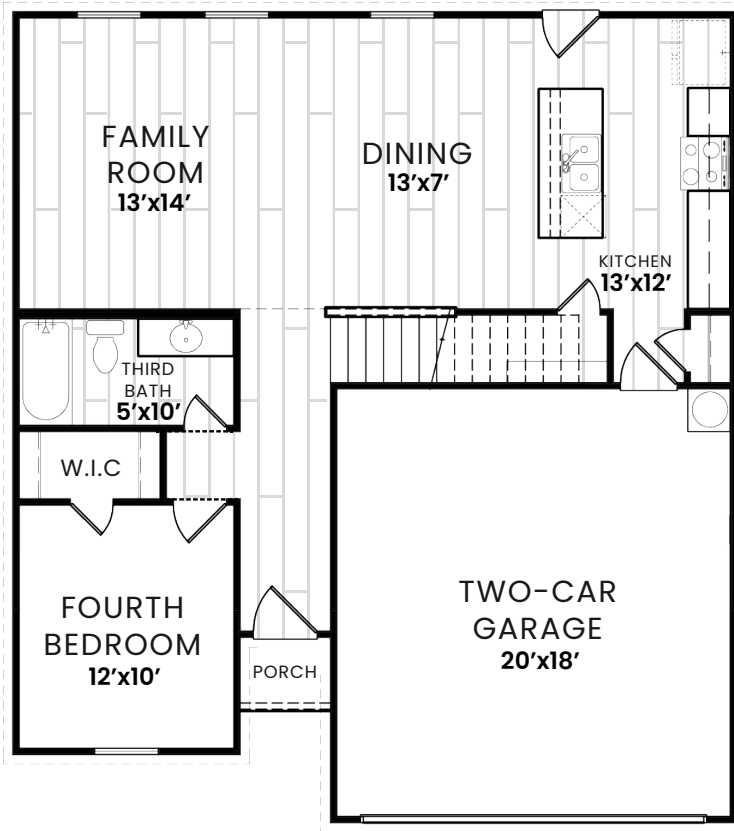

LANDSCAPING

- Two, 2" Trees in the Front Yard
- Four Decorative Shrubs in the Front Yard
- Bermuda Sod
- 6' Pine Privacy Fence

Pricing and promotions subject to change without notice. Images are for representational purposes only, and actual product, color, or material may differ or be substituted. Not all images may be shown. Visit AmeritexHomes.com for details.

A Member of Winchester Carlsle Companies

FIRST FLOOR

THE 1828 PLAN

- 1828 Sqft + 2-Car Garage
- 4 Bed
- 3 Bath

SECOND FLOOR

KITCHEN

- 2cm Quartz Countertops with 4" Quartz Backsplash - [Color Per Collection Package](#)
- Single Handle Pull Down Spray Faucet - [Finish Per Collection Package](#)
- Stainless Steel Undermount Sink
- Garbage Disposal
- Shaker Style Cabinets with 30" Uppers - [Color Per Collection Package](#)