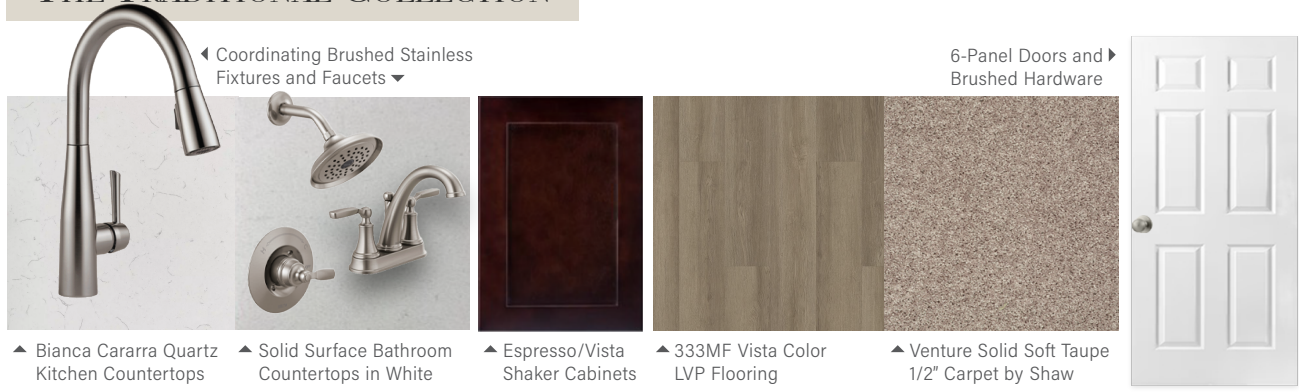

BATHROOM

- Engineered Cultured Marble or Solid Surface Countertop with 4" Cultured Backsplash in White
- Faucet & Fixtures to Match Collection - *Finish Per Collection Package*
- 38" Mirrors
- Elongated Commode
- Shaker Style Cabinets - *Color Per Collection Package*

WALLS & FLOORING

- Luxury Vinyl Plank Flooring in Common/Wet Areas (per Floor Plan Designation) - *Color Per Collection Package*
- Plush, Wall-to-Wall Carpeting and Pad in Bedrooms/Closets - *Color Per Collection Package*
- 3 1/4" Baseboards & 2 1/2" Casing in Sherwin Williams Pure White Semi-Gloss Finish
- 6' 8" Interior Doors in Sherwin Williams Pure White Semi-Gloss Finish - *Door Style Per Collection Package*
- Interior Walls in Sherwin Williams Princeton White Flat Finish

ENERGY SAVINGS FEATURES

- Seer Compliant HVAC System with Programmable Thermostat
- R-50, R-13 & R-22 Fiberglass Insulation
- 2-Part Energy Polyseal of the Entire Building Envelope
- ARC Fault & Ground Fault Protection (per Code Requirements)
- OSB Radiant Barrier Roof Decking
- LED Disc Lighting
- 50-Gallon Tanked Electric Water Heater

THE TRADITIONAL COLLECTION

Pricing and promotions subject to change without notice. Images are for representational purposes only, and actual product, color, or material may differ or be substituted. Not all images may be shown. Visit AmeritexHomes.com for details.