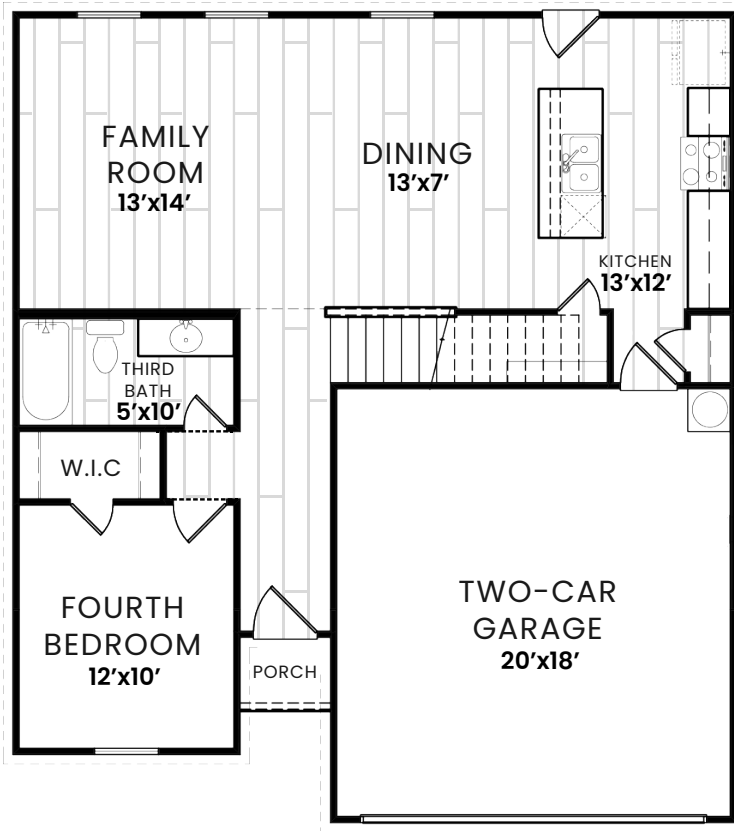

106 Kainos St

Greenville, TX | Labein Villas | Lot Size: 5,403 sqft

Exterior Design

 SIDING Sherwin Williams Pure White	 FRONT DOOR 6-Panel Fiberglass Door in Sherwin Williams Iron Ore	 GARAGE Metal Door with Wifi-Opener in Sherwin Williams Elephant Ear	 ROOFING 25-Year, 3-Tab Shingles in Weatherwood
 TRIM Sherwin Williams Elephant Ear	 SHUTTERS Sherwin Williams Iron Ore	 WINDOWS Vinyl Low-E3 Insulated Glass Windows in White	 BRICK 1-Side Acme Brick painted Sherwin Williams Pure White

FIRST FLOOR

THE 1828 PLAN

- 1828 Sqft + 2-Car Garage
- 4 Bed
- 3 Bath

SECOND FLOOR

KITCHEN

- 2cm Quartz Countertops with 4" Quartz Backsplash - *Color Per Collection Package*
- Single Handle Pull Down Spray Faucet - *Finish Per Collection Package*
- Stainless Steel Undermount Sink
- Garbage Disposal
- Shaker Style Cabinets with 30" Uppers - *Color Per Collection Package*

WALLS & FLOORING

- Luxury Vinyl Plank Flooring in Common/Wet Areas (per Floor Plan Designation) - *Color Per Collection Package*
- Plush, Wall-to-Wall Carpeting and Pad in Bedrooms/Closets - *Color Per Collection Package*
- 3 1/4" Baseboards & 2 1/2" Casing in Sherwin Williams Pure White Semi-Gloss Finish
- 6' 8" Interior Doors in Sherwin Williams Pure White Semi-Gloss Finish - *Door Style Per Collection Package*
- Interior Walls in Sherwin Williams Princeton White Flat Finish