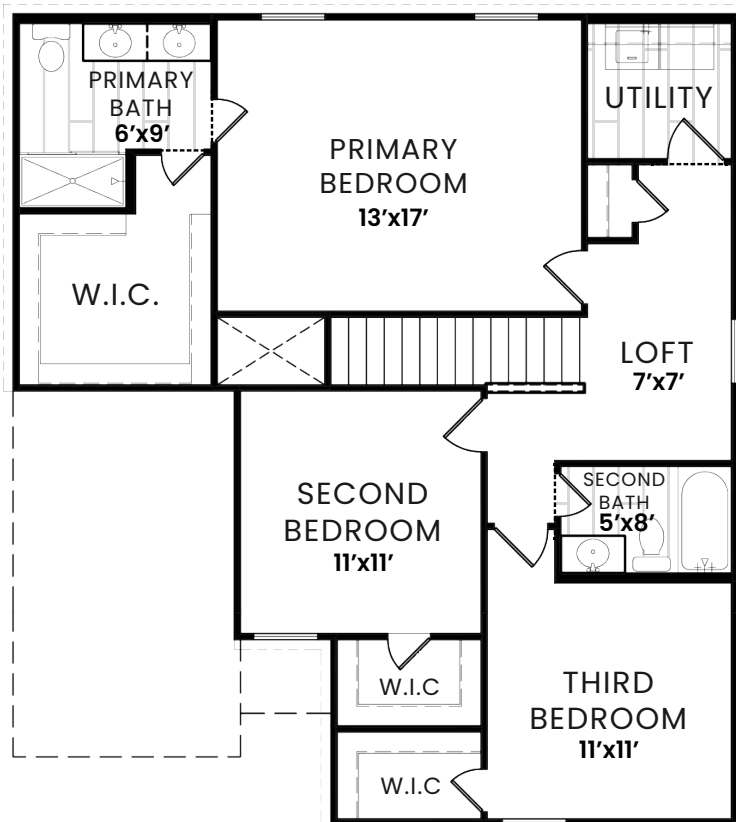

106 Kainos St

Greenville, TX | Labein Villas | Lot Size: 5,403 sqft

Exterior Design

 SIDING Sherwin Williams Pure White	 FRONT DOOR 6-Panel Fiberglass Door in Sherwin Williams Iron Ore	 GARAGE Metal Door with Wifi-Opener in Sherwin Williams Elephant Ear	 ROOFING 25-Year, 3-Tab Shingles in Weatherwood
 TRIM Sherwin Williams Elephant Ear	 SHUTTERS Sherwin Williams Iron Ore	 WINDOWS Vinyl Low-E3 Insulated Glass Windows in White	 BRICK 1-Side Acme Brick painted Sherwin Williams Pure White

FIRST FLOOR

THE 1828 PLAN

- 1828 Sqft + 2-Car Garage
- 4 Bed
- 3 Bath

SECOND FLOOR

KITCHEN

- 2cm Quartz Countertops with 4" Quartz Backsplash - *Color Per Collection Package*
- Single Handle Pull Down Spray Faucet - *Finish Per Collection Package*
- Stainless Steel Undermount Sink
- Garbage Disposal
- Shaker Style Cabinets with 30" Uppers - *Color Per Collection Package*

WALLS & FLOORING

- Luxury Vinyl Plank Flooring in Common/Wet Areas (per Floor Plan Designation) - *Color Per Collection Package*
- Plush, Wall-to-Wall Carpeting and Pad in Bedrooms/Closets - *Color Per Collection Package*
- 3 1/4" Baseboards & 2 1/2" Casing in Sherwin Williams Pure White Semi-Gloss Finish
- 6' 8" Interior Doors in Sherwin Williams Pure White Semi-Gloss Finish - *Door Style Per Collection Package*
- Interior Walls in Sherwin Williams Princeton White Flat Finish