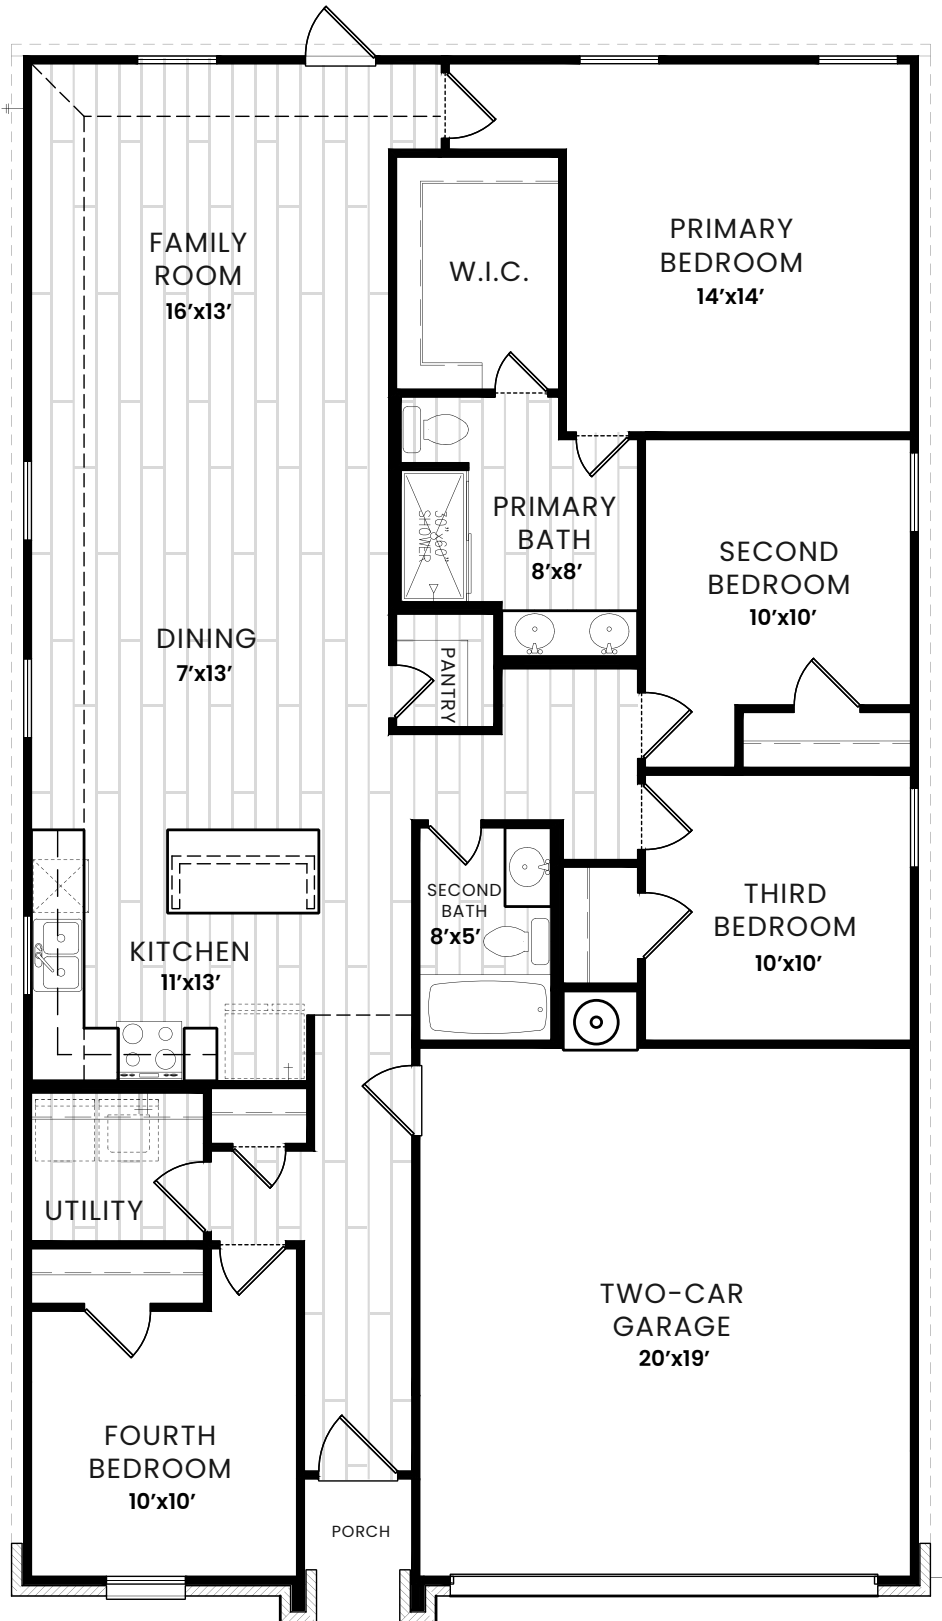

Vinyl Low-E3 Insulated
Glass Windows in White

BRICK

1-Side Acme Brick in
Monte Carlo

CONSTRUCTION DETAILS

- Borate Pest Treated Advanced Framing
- Post Tension Reinforced Engineered Slab Foundation
- Perforated Exterior Soffits for Attic Ventilation

LANDSCAPING

- Two, 2" Trees in the Front Yard
- Four Decorative Shrubs in the Front Yard
- Bermuda Sod
- 6' Pine Privacy Fence

Pricing and promotions subject to change without notice. Images are for representational purposes only, and actual product, color, or material may differ or be substituted. Not all images may be shown. Visit AmeritexHomes.com for details.

THE 1571 PLAN

- 1571 Sqft +
2-Car Garage
- 4 Bed
- 2 Bath

KITCHEN

- 3cm Granite Countertops with 4" Granite Backsplash - *Color Per Collection Package*
- Single Handle Pull Down Spray Faucet - *Finish Per Collection Package*
- Stainless Steel Undermount Sink
- Garbage Disposal
- Shaker Style Cabinets with 30" Uppers - *Color Per Collection Package*
- Samsung Stainless Steel Appliance Package:
 - 30" Free Standing Electric Range
 - Over the Range Microwave
 - Dishwasher

BATHROOM

- Engineered Cultured Marble or Solid Surface Countertop with 4" Cultured Backsplash in White
- Faucet & Fixtures to Match Collection - *Finish Per Collection Package*
- 38" Mirrors
- Elongated Commode
- Shaker Style Cabinets - *Color Per Collection Package*