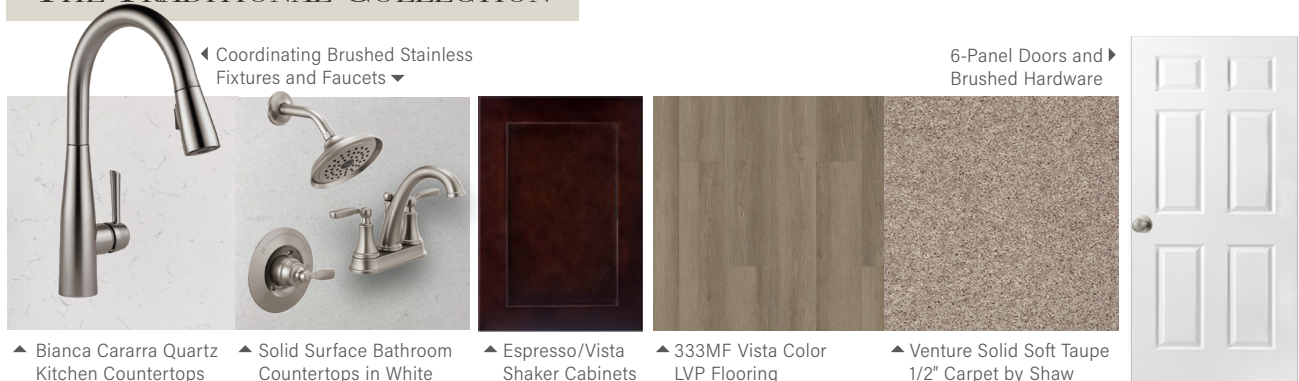

BATHROOM

- Engineered Cultured Marble or Solid Surface Countertop with 4" Cultured Backsplash in White
- Faucet & Fixtures to Match Collection - *Finish Per Collection Package*
- 38" Mirrors
- Elongated Commode
- Shaker Style Cabinets - *Color Per Collection Package*

WALLS & FLOORING

- Luxury Vinyl Plank Flooring in Common/Wet Areas (per Floor Plan Designation) - *Color Per Collection Package*
- Plush, Wall-to-Wall Carpeting and Pad in Bedrooms/Closets - *Color Per Collection Package*
- 3 1/4" Baseboards & 2 1/2" Casing in Sherwin Williams Pure White Semi-Gloss Finish
- 6' 8" Interior Doors in Sherwin Williams Pure White Semi-Gloss Finish - *Door Style Per Collection Package*
- Interior Walls in Sherwin Williams Princeton White Flat Finish

ENERGY SAVINGS FEATURES

- Seer Compliant HVAC System with Programmable Thermostat
- R-50, R-13 & R-22 Fiberglass Insulation
- 2-Part Energy Polyseal of the Entire Building Envelope
- ARC Fault & Ground Fault Protection (per Code Requirements)
- OSB Radiant Barrier Roof Decking
- LED Disc Lighting
- 50-Gallon Tanked Electric Water Heater

THE TRADITIONAL COLLECTION

Pricing and promotions subject to change without notice. Images are for representational purposes only, and actual product, color, or material may differ or be substituted. Not all images may be shown. Visit AmeritexHomes.com for details.