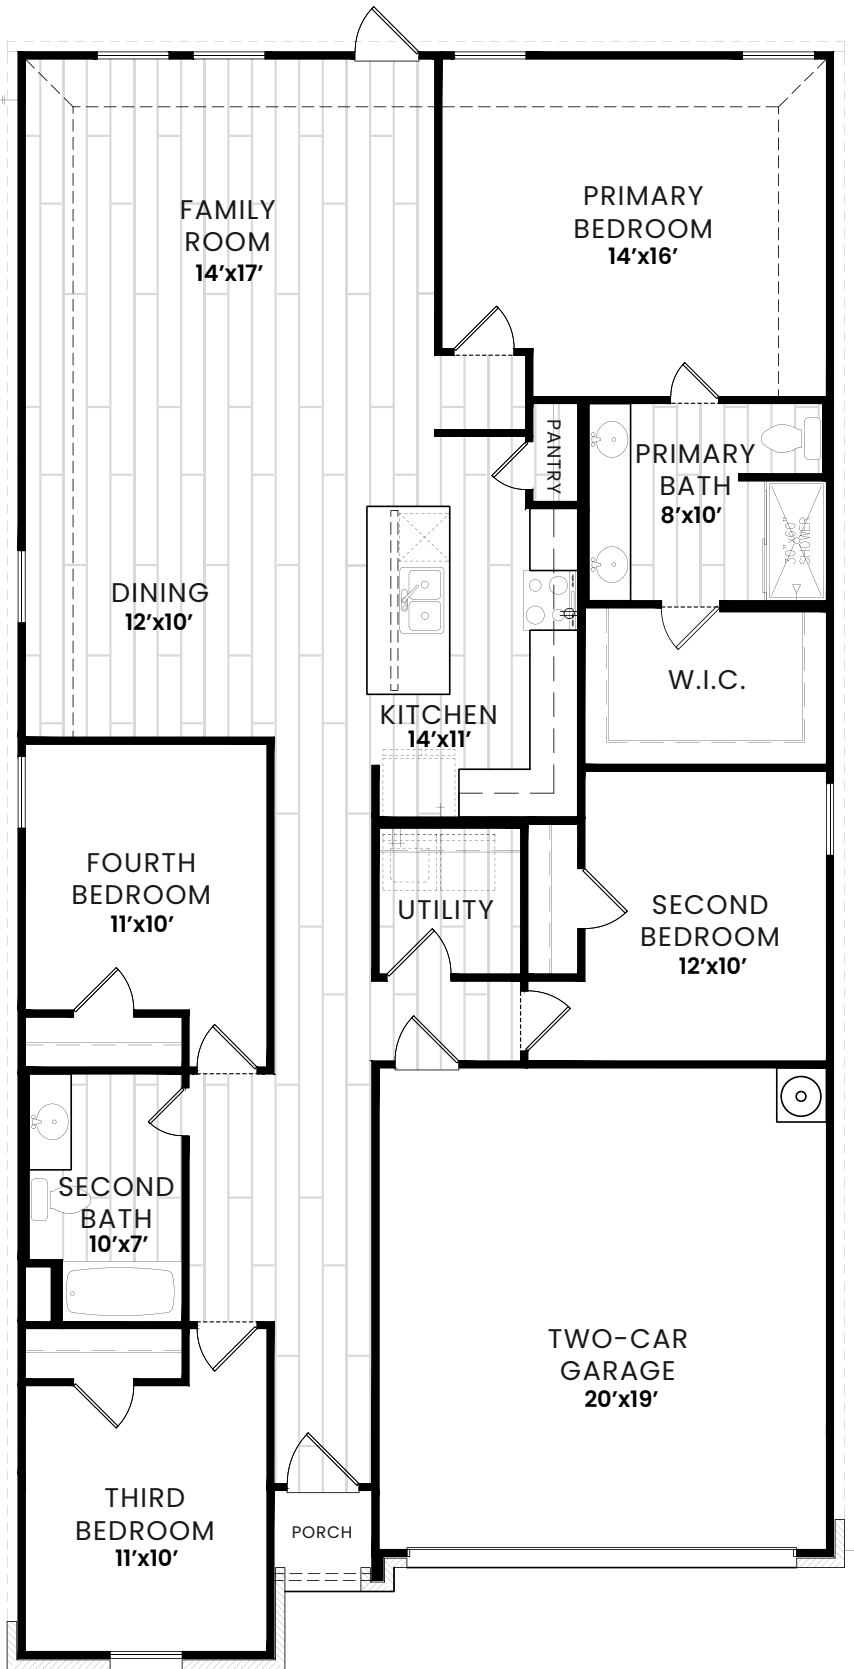

**THE 1788 PLAN**

- 1788 Sqft + 2-Car Garage
- 4 Bed
- 2 Bath

**KITCHEN**

- 2cm Quartz Countertops with 4" Quartz Backsplash - *Color Per Collection Package*
- Single Handle Pull Down Spray Faucet - *Finish Per Collection Package*
- Stainless Steel Undermount Sink
- Garbage Disposal
- Shaker Style Cabinets with 30" Uppers - *Color Per Collection Package*
  
- Samsung Stainless Steel Appliance Package:
  - 30" Free Standing Electric Range
  - Over the Range Microwave
  - Dishwasher