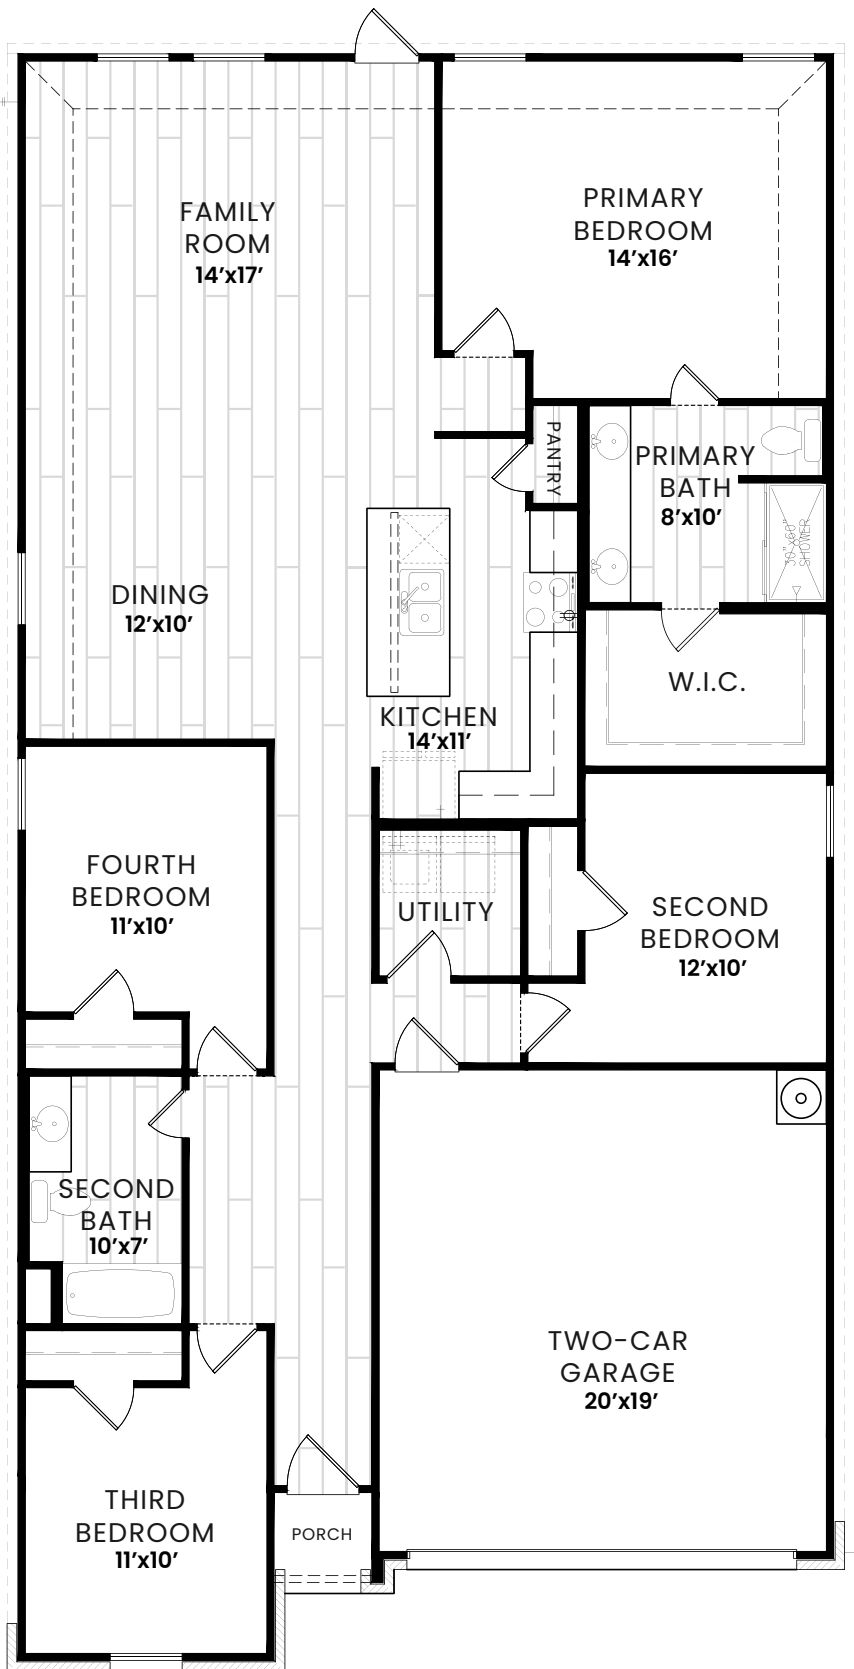

THE 1788 PLAN

- 1788 Sqft + 2-Car Garage
- 4 Bed
- 2 Bath