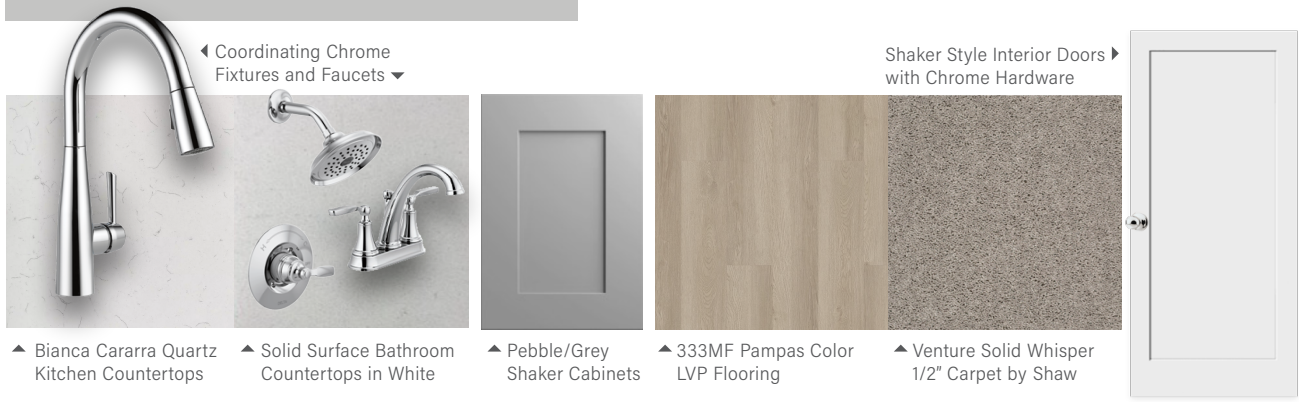

BATHROOM

- Engineered Cultured Marble or Solid Surface Countertop with 4" Cultured Backsplash in White
- Faucet & Fixtures to Match Collection - *Finish Per Collection Package*
- 38" Mirrors
- Elongated Commode
- Shaker Style Cabinets - *Color Per Collection Package*

WALLS & FLOORING

- Luxury Vinyl Plank Flooring in Common/Wet Areas (per Floor Plan Designation) - *Color Per Collection Package*
- Plush, Wall-to-Wall Carpeting and Pad in Bedrooms/Closets - *Color Per Collection Package*
- 3 1/4" Baseboards & 2 1/2" Casing in Sherwin Williams Pure White Semi-Gloss Finish
- 6' 8" Interior Doors in Sherwin Williams Pure White Semi-Gloss Finish - *Door Style Per Collection Package*
- Interior Walls in Sherwin Williams Princeton White Flat Finish

ENERGY SAVINGS FEATURES

- Seer Compliant HVAC System with Programmable Thermostat
- R-50, R-13 & R-22 Fiberglass Insulation
- 2-Part Energy Polyseal of the Entire Building Envelope
- ARC Fault & Ground Fault Protection (per Code Requirements)
- OSB Radiant Barrier Roof Decking
- LED Disc Lighting
- 50-Gallon Tanked Electric Water Heater

THE MODERN COLLECTION

◀ Coordinating Chrome Fixtures and Faucets ▶

▲ Bianca Cararra Quartz Kitchen Countertops

▲ Solid Surface Bathroom Countertops in White

▲ Pebble/Grey Shaker Cabinets

▲ 333MF Pampas Color LVP Flooring

▲ Venture Solid Whisper 1/2" Carpet by Shaw

Shaker Style Interior Doors ▶ with Chrome Hardware

Pricing and promotions subject to change without notice. Images are for representational purposes only, and actual product, color, or material may differ or be substituted. Not all images may be shown. Visit AmeritexHomes.com for details.