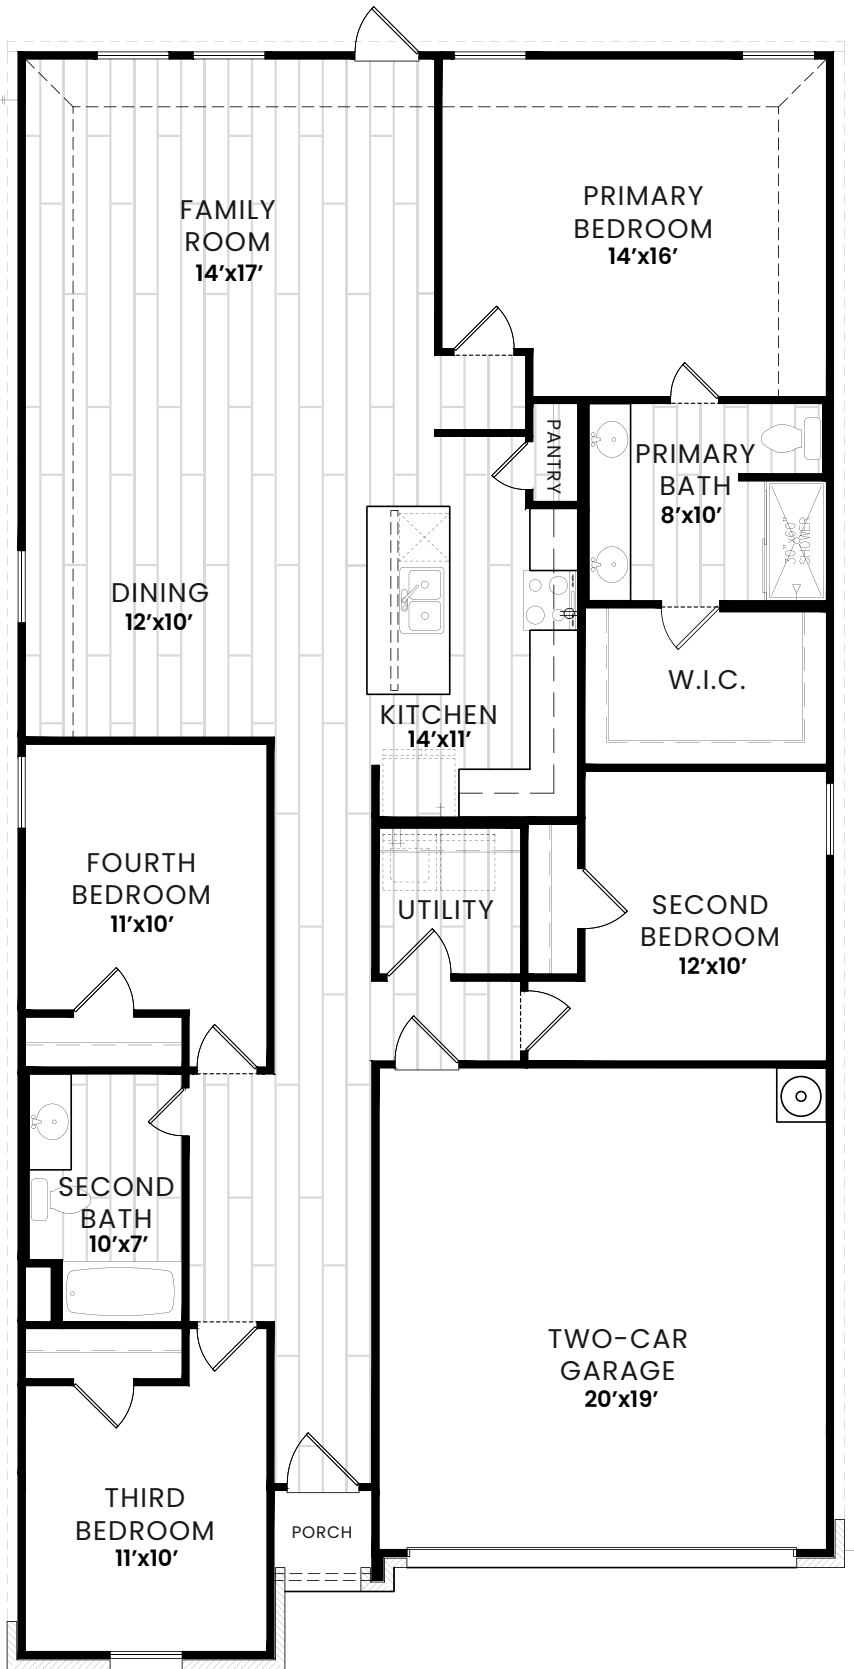

**THE 1788 PLAN**

- 1788 Sqft + 2-Car Garage
- 4 Bed
- 2 Bath

**KITCHEN**

- 3cm Granite Countertops with 4" Granite Backsplash - *Color Per Collection Package*
- Single Handle Pull Down Spray Faucet - *Finish Per Collection Package*
- Stainless Steel Undermount Sink
- Garbage Disposal
- Shaker Style Cabinets with 30" Uppers - *Color Per Collection Package*
- Samsung Stainless Steel Appliance Package:
  - 30" Free Standing Electric Range
  - Over the Range Microwave
  - Dishwasher