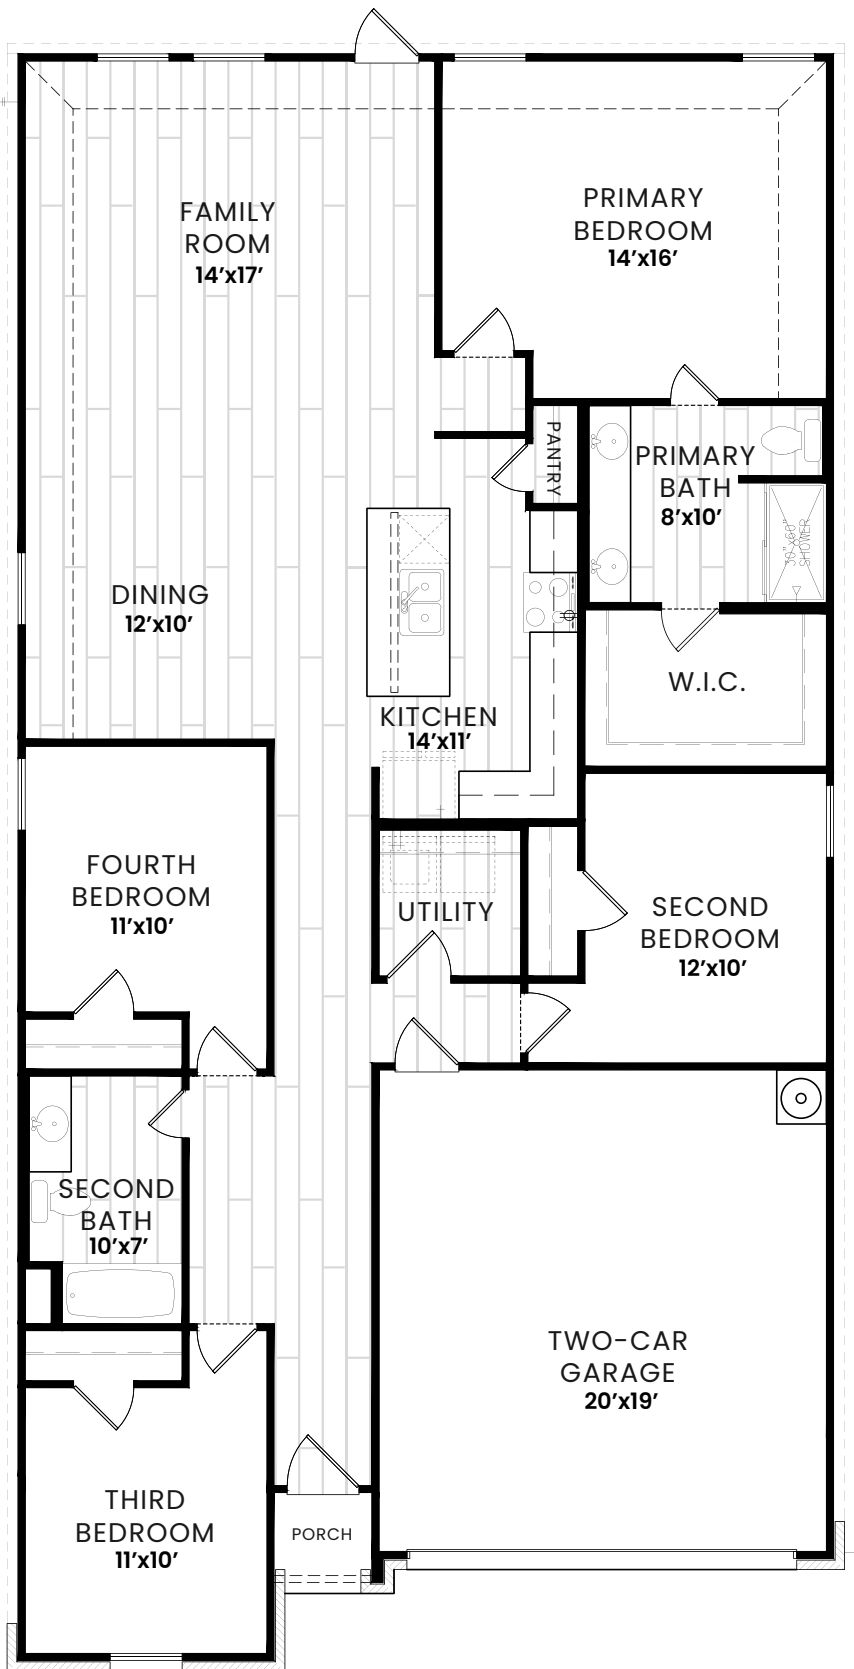

## LANDSCAPING

- Two, 2" Trees in the Front Yard
- Four Decorative Shrubs in the Front Yard
- Bermuda Sod
- 6' Pine Privacy Fence

**THE 1788 PLAN**

- 1788 Sqft +  
2-Car Garage
- 4 Bed
- 2 Bath

**KITCHEN**