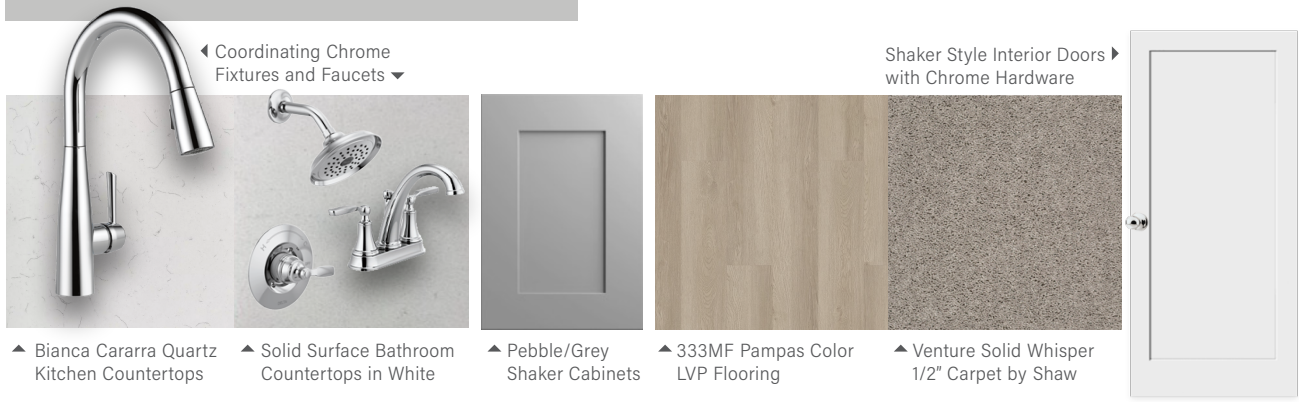

BATHROOM

- Engineered Cultured Marble or Solid Surface Countertop with 4" Cultured Backsplash in White
- Faucet & Fixtures to Match Collection - *Finish Per Collection Package*
- 38" Mirrors
- Elongated Commode
- Shaker Style Cabinets - *Color Per Collection Package*

WALLS & FLOORING

- Luxury Vinyl Plank Flooring in Common/Wet Areas (per Floor Plan Designation) - *Color Per Collection Package*
- Plush, Wall-to-Wall Carpeting and Pad in Bedrooms/Closets - *Color Per Collection Package*
- 3 1/4" Baseboards & 2 1/2" Casing in Sherwin Williams Pure White Semi-Gloss Finish
- 6' 8" Interior Doors in Sherwin Williams Pure White Semi-Gloss Finish - *Door Style Per Collection Package*
- Interior Walls in Sherwin Williams Princeton White Flat Finish

ENERGY SAVINGS FEATURES

- Seer Compliant HVAC System with Programmable Thermostat
- R-50, R-13 & R-22 Fiberglass Insulation
- 2-Part Energy Polyseal of the Entire Building Envelope
- ARC Fault & Ground Fault Protection (per Code Requirements)
- OSB Radiant Barrier Roof Decking
- LED Disc Lighting
- 50-Gallon Tanked Electric Water Heater

THE MODERN COLLECTION

Pricing and promotions subject to change without notice. Images are for representational purposes only, and actual product, color, or material may differ or be substituted. Not all images may be shown. Visit AmeritexHomes.com for details.