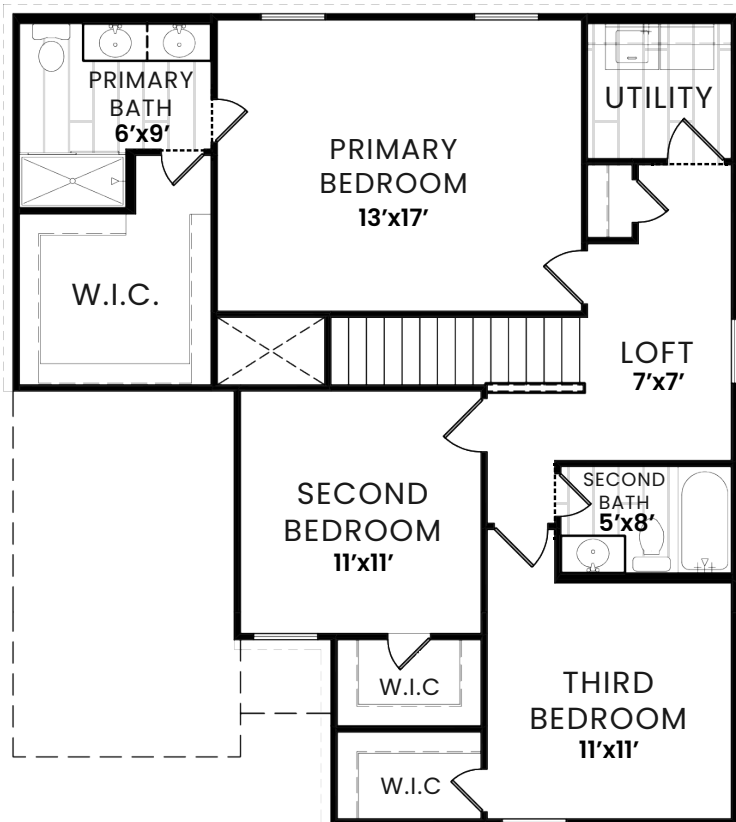

A Member of Winchester Carlsile Companies

FIRST FLOOR

THE 1828 PLAN

- 1828 Sqft + 2-Car Garage
- 4 Bed
- 3 Bath

SECOND FLOOR

KITCHEN

- 2cm Quartz Countertops with 4" Quartz Backsplash - *Color Per Collection Package*
- Single Handle Pull Down Spray Faucet - *Finish Per Collection Package*
- Stainless Steel Undermount Sink
- Garbage Disposal
- Shaker Style Cabinets with 30" Uppers - *Color Per Collection Package*
- Samsung Stainless Steel Appliance Package:
 - 30" Free Standing Electric Range
 - Over the Range Microwave
 - Dishwasher

BATHROOM

- Engineered Cultured Marble or Solid Surface Countertop with 4" Cultured Backsplash in White
- Faucet & Fixtures to Match Collection - *Finish Per Collection Package*
- 38" Mirrors
- Elongated Commode
- Shaker Style Cabinets - *Color Per Collection Package*

WALLS & FLOORING

- Luxury Vinyl Plank Flooring in Common/Wet Areas (per Floor Plan Designation) - *Color Per Collection Package*
- Plush, Wall-to-Wall Carpeting and Pad in Bedrooms/Closets - *Color Per Collection Package*
- 3 1/4" Baseboards & 2 1/2" Casing in Sherwin Williams Pure White Semi-Gloss Finish
- 6' 8" Interior Doors in Sherwin Williams Pure White Semi-Gloss Finish - *Door Style Per Collection Package*
- Interior Walls in Sherwin Williams Princeton White Flat Finish