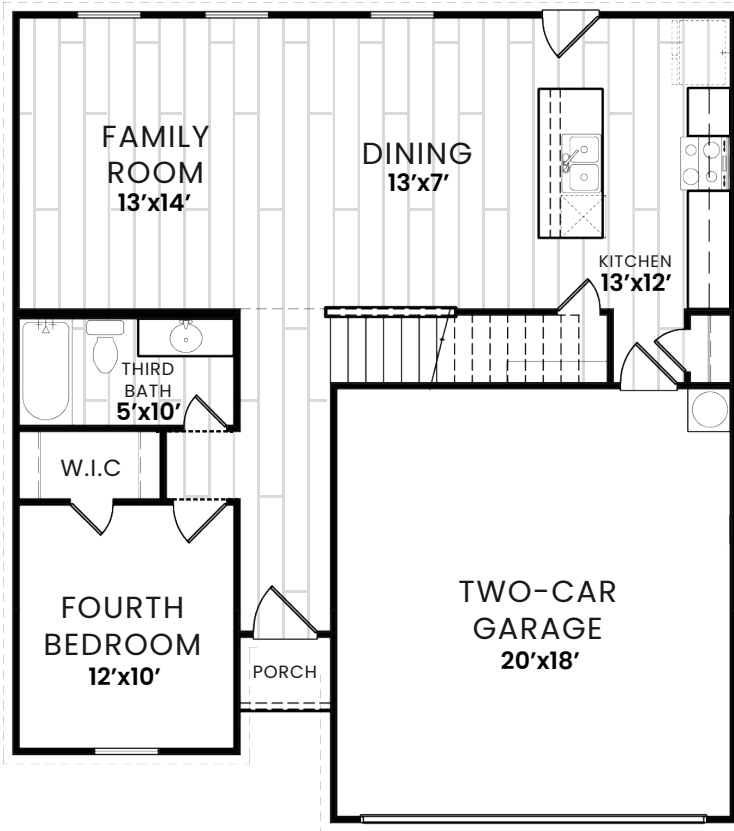

LANDSCAPING

- Two, 2" Trees in the Front Yard
- Four Decorative Shrubs in the Front Yard
- Bermuda Sod
- 6' Pine Privacy Fence

Pricing and promotions subject to change without notice. Images are for representational purposes only, and actual product, color, or material may differ or be substituted. Not all images may be shown. Visit AmeritexHomes.com for details.

A Member of Winchester Carlsile Companies

FIRST FLOOR

THE 1828 PLAN

- 1828 Sqft + 2-Car Garage
- 4 Bed
- 3 Bath

SECOND FLOOR

KITCHEN

- 2cm Quartz Countertops with 4" Quartz Backsplash - *Color Per Collection Package*
- Single Handle Pull Down Spray Faucet - *Finish Per Collection Package*
- Stainless Steel Undermount Sink
- Garbage Disposal
- Shaker Style Cabinets with 30" Uppers - *Color Per Collection Package*
- Samsung Stainless Steel Appliance Package:
 - 30" Free Standing Electric Range
 - Over the Range Microwave
 - Dishwasher