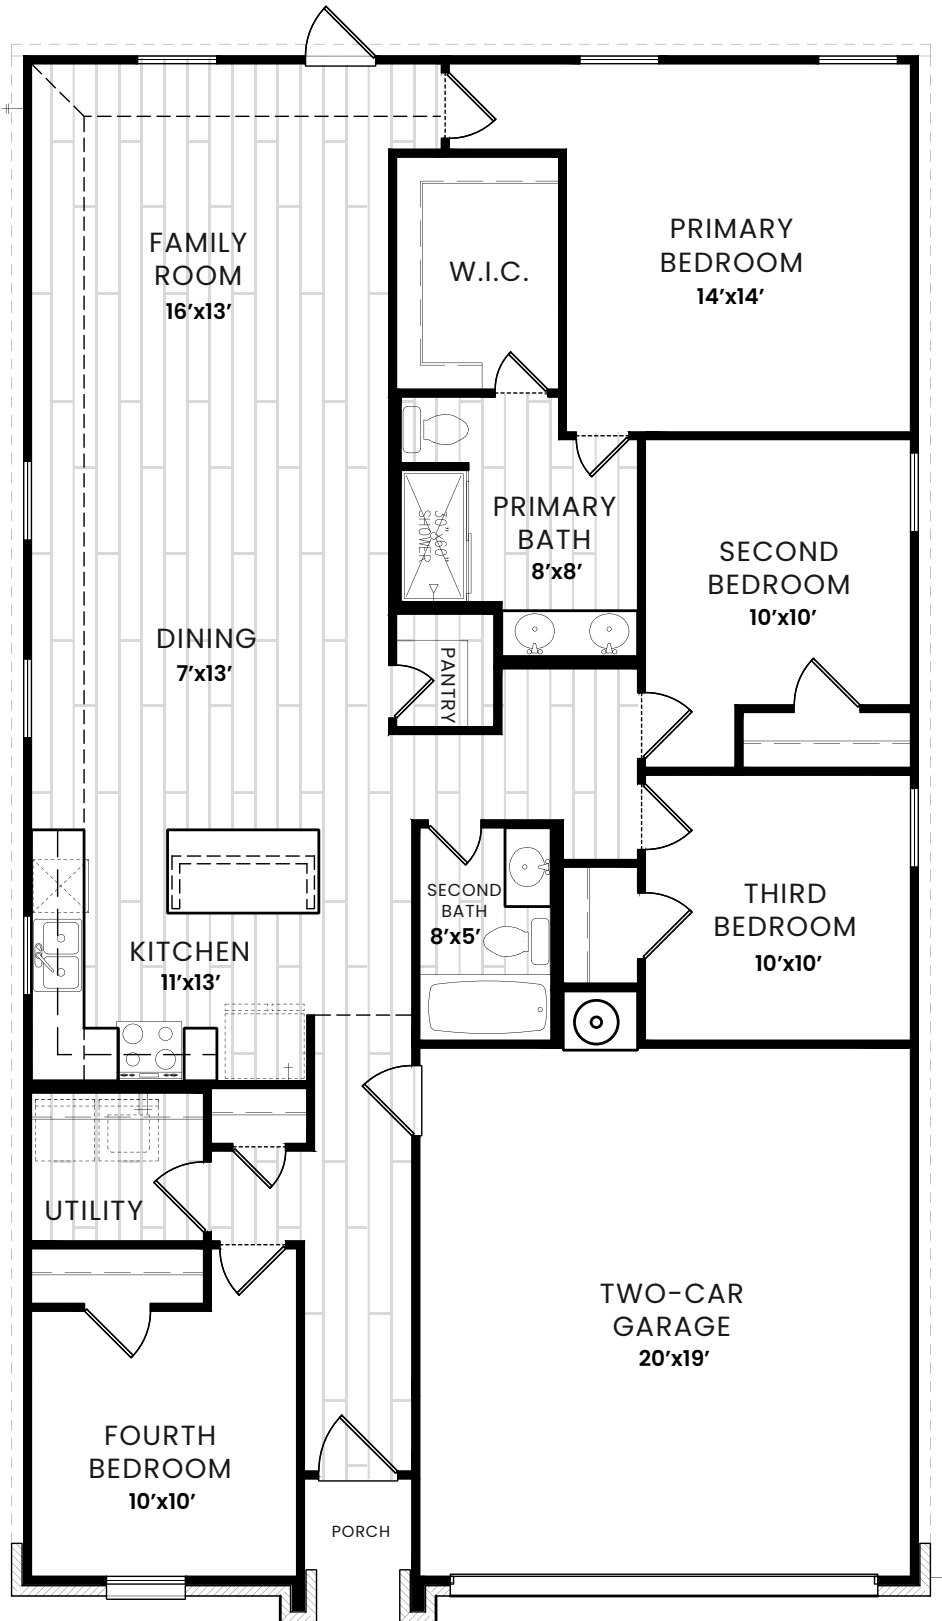

122 Goel St

Greenville, TX | Labein Villas | Lot Size: 8,172 sqft

Exterior Design

SIDING

Sherwin Williams
Requisite Gray

FRONT DOOR

6-Panel Fiberglass Door
in Sherwin Williams
Tricorn Black

GARAGE

LANDSCAPING

- Two, 2" Trees in the Front Yard
- Four Decorative Shrubs in the Front Yard
- Bermuda Sod
- 6' Pine Privacy Fence

Pricing and promotions subject to change without notice. Images are for representational purposes only, and actual product, color, or material may differ or be substituted. Not all images may be shown. Visit AmeritexHomes.com for details.

THE 1571 PLAN

- 1571 Sqft +
2-Car Garage
- 4 Bed
- 2 Bath

KITCHEN

- 3cm Granite Countertops with 4" Granite Backsplash - *Color Per Collection Package*
- Single Handle Pull Down Spray Faucet - *Finish Per Collection Package*
- Stainless Steel Undermount Sink
- Garbage Disposal
- Shaker Style Cabinets with 30" Uppers - *Color Per Collection Package*