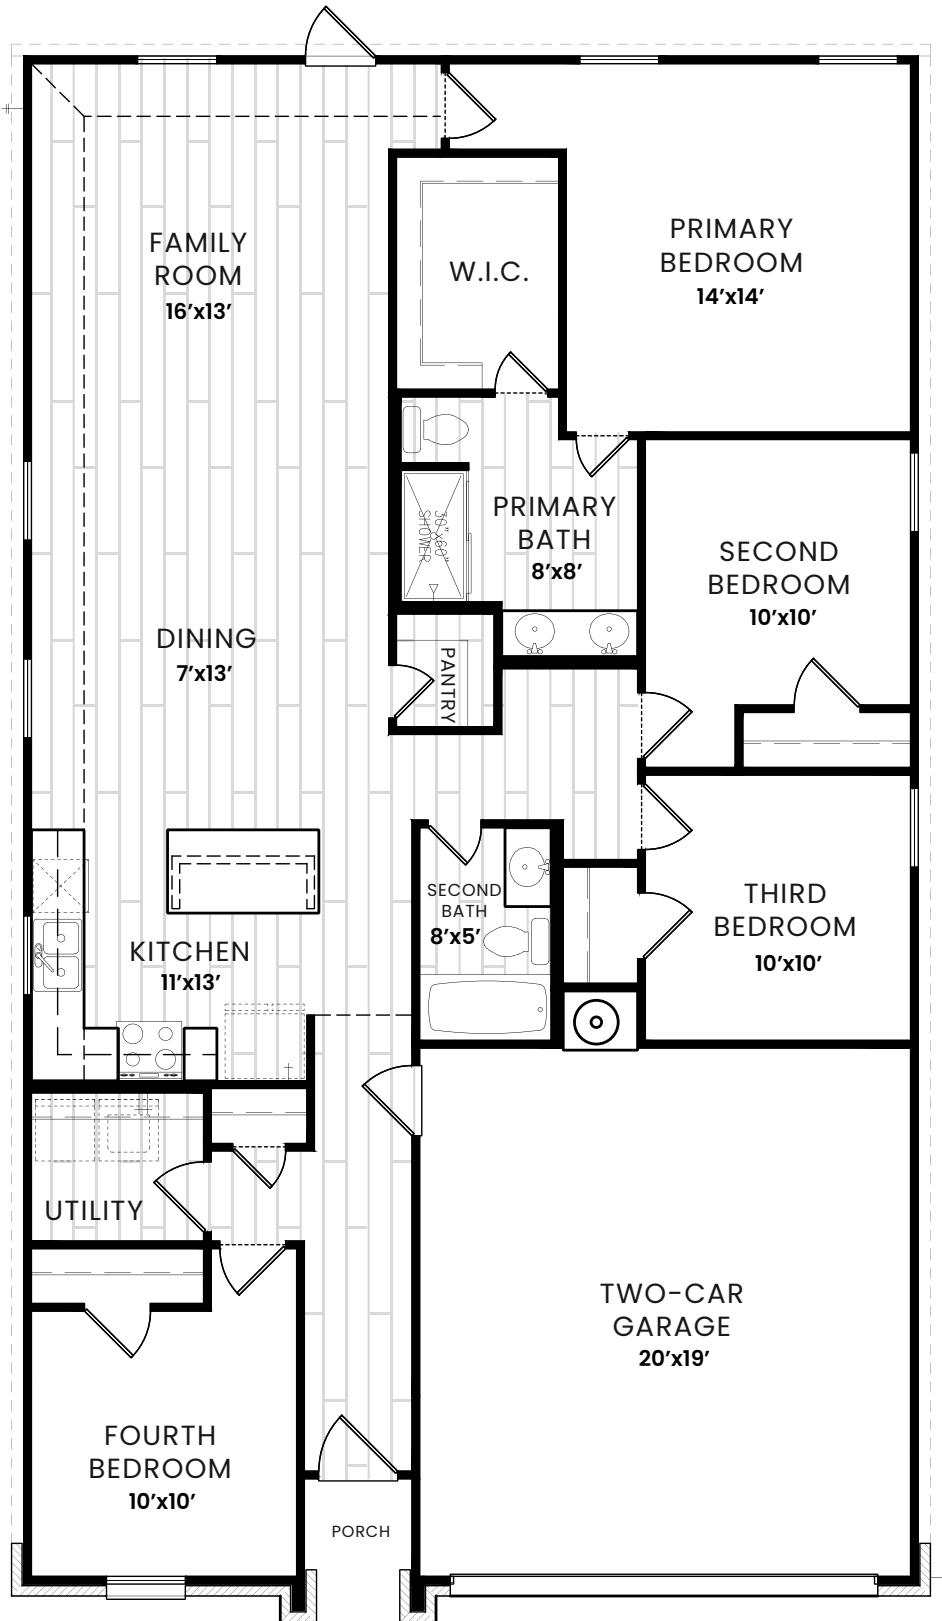

LANDSCAPING

- Two, 2" Trees in the Front Yard
- Four Decorative Shrubs in the Front Yard
- Bermuda Sod
- 6' Pine Privacy Fence
- Sprinkler System

Pricing and promotions subject to change without notice. Images are for representational purposes only, and actual product, color, or material may differ or be substituted. Not all images may be shown. Visit [AmeritexHomes.com](https://www.AmeritexHomes.com) for details.

A Member of Winchester Carlsile Companies

THE 1571 PLAN

- 1571 Sqft +
2-Car Garage
- 4 Bed
- 2 Bath

KITCHEN

- 2cm Quartz Countertops with 4" Quartz Backsplash - [Color Per Collection Package](#)
- Single Handle Pull Down Spray Faucet - [Finish Per Collection Package](#)
- Stainless Steel Undermount Sink
- Garbage Disposal
- Shaker Style Cabinets with 30" Uppers - [Color Per Collection Package](#)