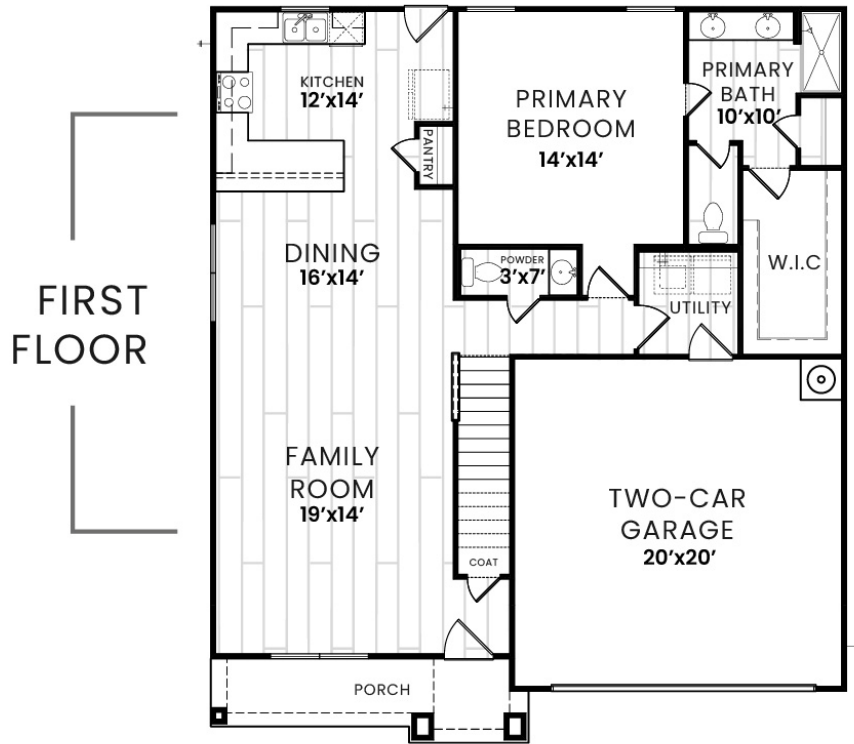

A Member of Winchener Carlsle Companies

THE 1970 PLAN

- 1970 Sqft + 2-Car Garage
- 3 Bed
- 2.5 Bath

KITCHEN

- 2cm Quartz Countertops with 4" Quartz Backsplash - [Color Per Collection Package](#)
- Single Handle Pull Down Spray Faucet - [Finish Per Collection Package](#)
- Stainless Steel Undermount Sink
- Garbage Disposal
- Shaker Style Cabinets with 30" Uppers - [Color Per Collection Package](#)