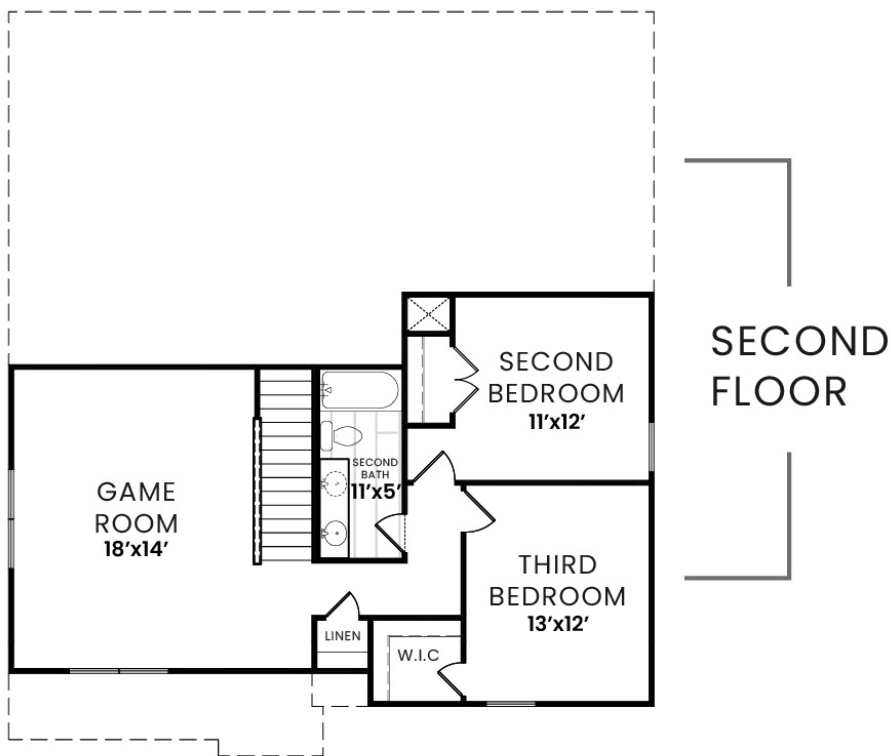

A Member of Winchener Carlsle Companies

THE 1970 PLAN

- 1970 Sqft + 2-Car Garage
- 3 Bed
- 2.5 Bath

KITCHEN

- 2cm Quartz Countertops with 4" Quartz Backsplash - [Color Per Collection Package](#)
- Single Handle Pull Down Spray Faucet - [Finish Per Collection Package](#)
- Stainless Steel Undermount Sink
- Garbage Disposal
- Shaker Style Cabinets with 30" Uppers - [Color Per Collection Package](#)