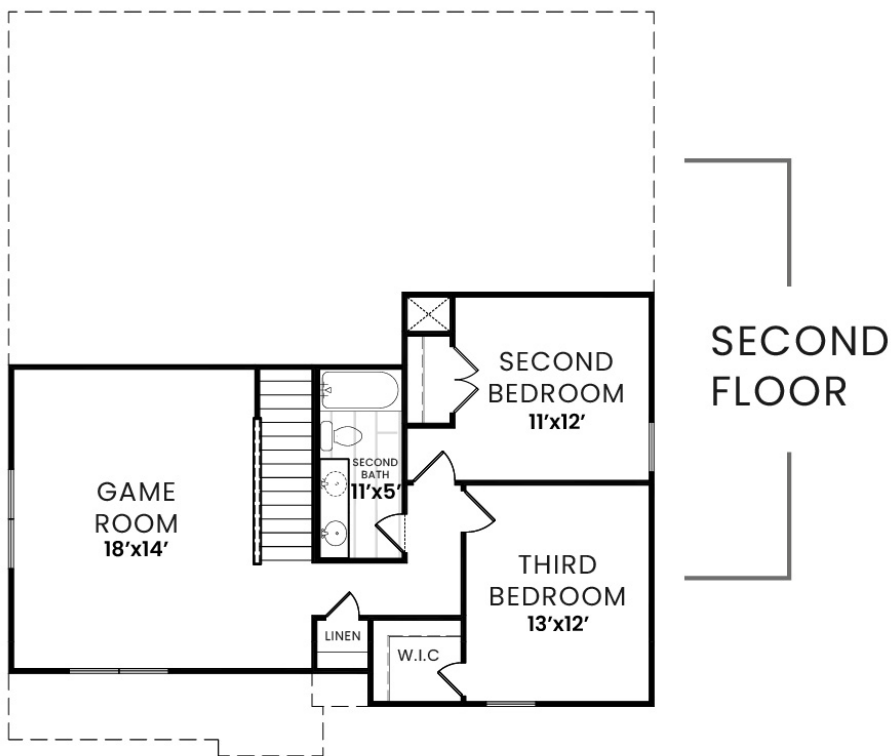

A Member of Winchester Carlsile Companies

THE 1970 PLAN

- 1970 Sqft + 2-Car Garage
- 3 Bed
- 2.5 Bath

KITCHEN

- 2cm Quartz Countertops with 4" Quartz Backsplash - [Color Per Collection Package](#)
- Single Handle Pull Down Spray Faucet - [Finish Per Collection Package](#)
- Stainless Steel Undermount Sink
- Garbage Disposal
- Shaker Style Cabinets with 30" Uppers - [Color Per Collection Package](#)