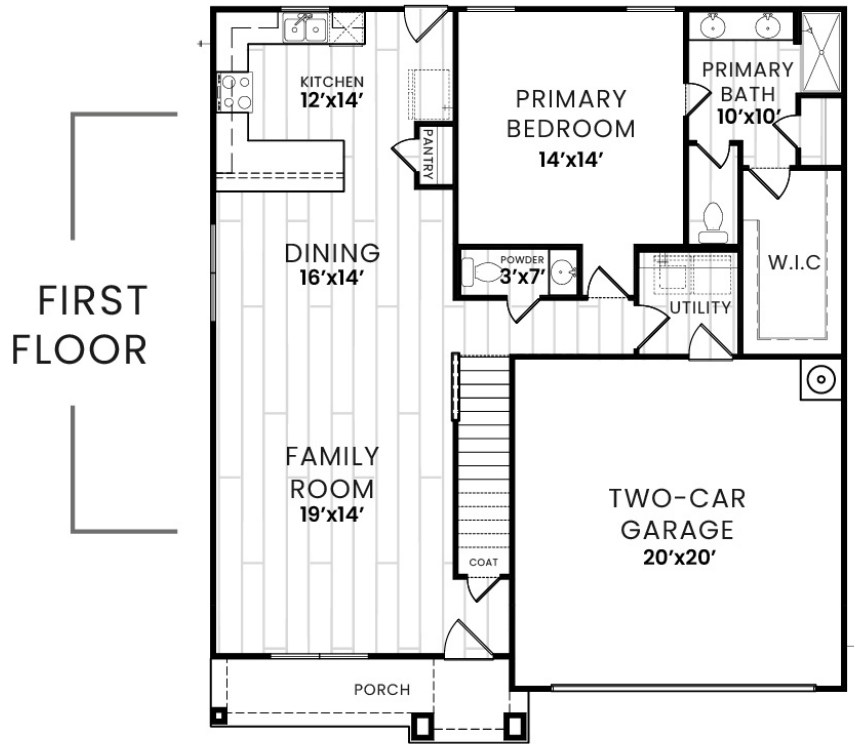

A Member of Winchester Carlsile Companies

THE 1970 PLAN

- 1970 Sqft + 2-Car Garage
- 3 Bed
- 2.5 Bath

KITCHEN

- 2cm Quartz Countertops with 4" Quartz Backsplash - [Color Per Collection Package](#)
- Single Handle Pull Down Spray Faucet - [Finish Per Collection Package](#)
- Stainless Steel Undermount Sink
- Garbage Disposal
- Shaker Style Cabinets with 30" Uppers - [Color Per Collection Package](#)