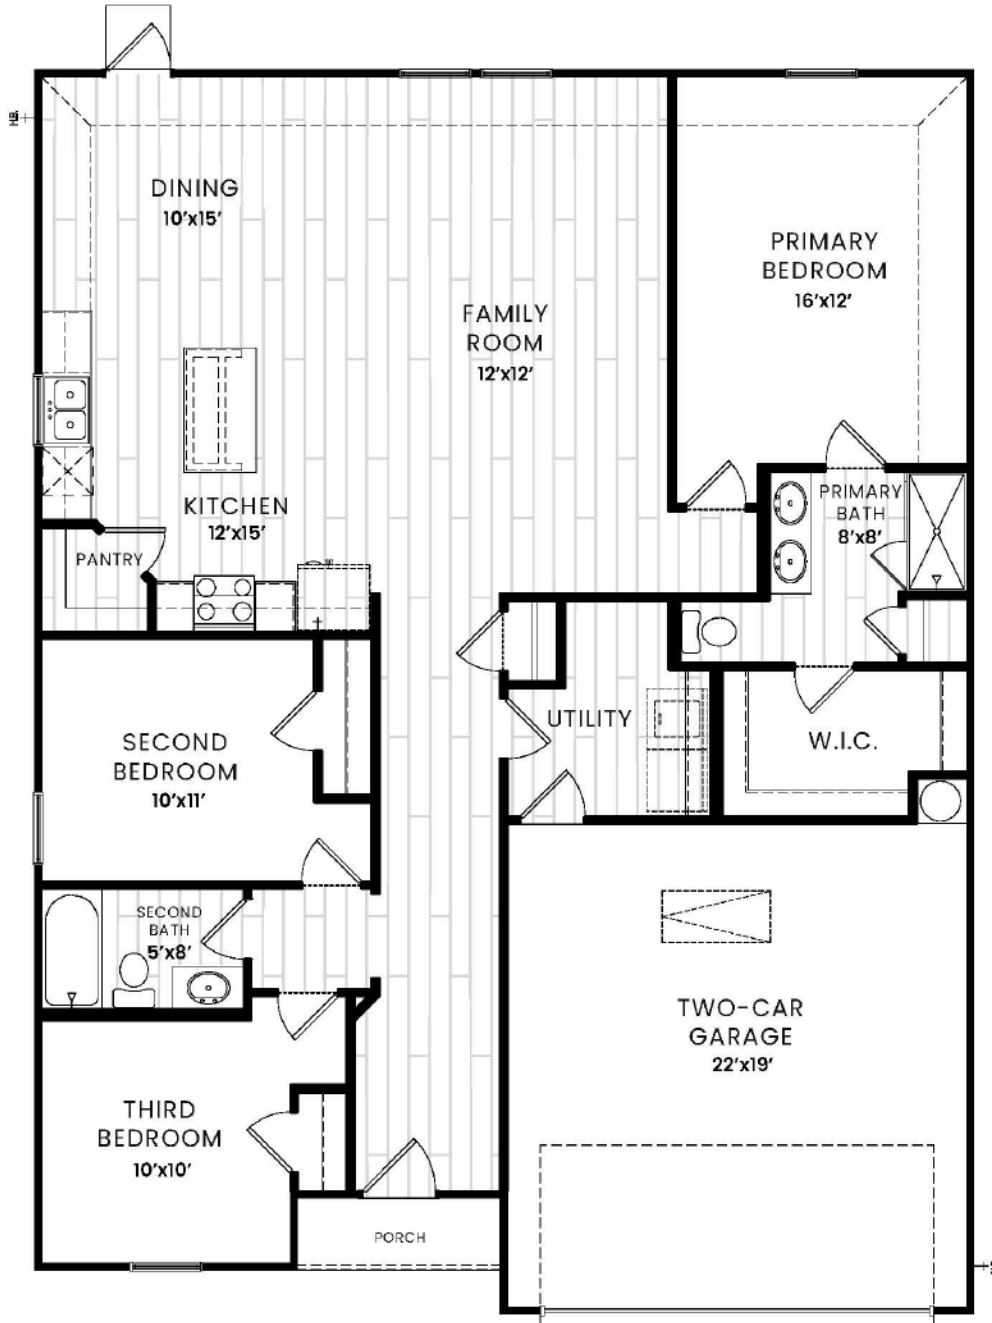

THE 1600 PLAN

- 1600 Sqft + 2-Car Garage
- 3 Bed
- 2 Bath