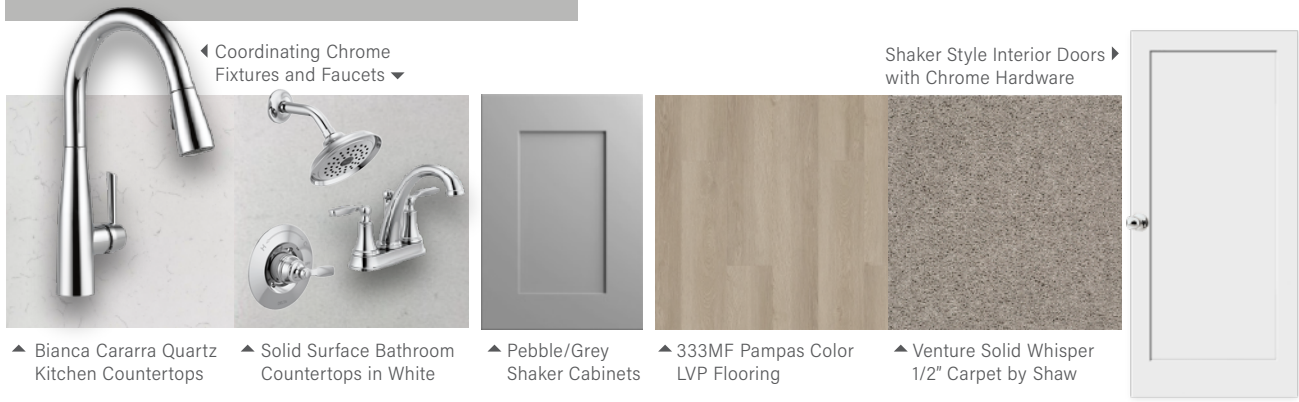

BATHROOM

- Engineered Cultured Marble or Solid Surface Countertop with 4" Cultured Backsplash in White
- Faucet & Fixtures to Match Collection - *Finish Per Collection Package*
- 38" Mirrors
- Elongated Commode
- Shaker Style Cabinets - *Color Per Collection Package*

WALLS & FLOORING

- Luxury Vinyl Plank Flooring in Common/Wet Areas (per Floor Plan Designation) - *Color Per Collection Package*
- Plush, Wall-to-Wall Carpeting and Pad in Bedrooms/Closets - *Color Per Collection Package*
- 3 1/4" Baseboards & 2 1/2" Casing in Sherwin Williams Pure White Semi-Gloss Finish
- 6' 8" Interior Doors in Sherwin Williams Pure White Semi-Gloss Finish - *Door Style Per Collection Package*
- Interior Walls in Sherwin Williams Princeton White Flat Finish

ENERGY SAVINGS FEATURES

- Seer Compliant HVAC System with Programmable Thermostat
- R-50, R-13 & R-22 Fiberglass Insulation
- 2-Part Energy Polyseal of the Entire Building Envelope
- ARC Fault & Ground Fault Protection (per Code Requirements)
- OSB Radiant Barrier Roof Decking
- LED Disc Lighting
- 50-Gallon Tanked Electric Water Heater

THE MODERN COLLECTION

◀ Coordinating Chrome Fixtures and Faucets ▶

Shaker Style Interior Doors ▶ with Chrome Hardware

▲ Bianca Cararra Quartz Kitchen Countertops

▲ Solid Surface Bathroom Countertops in White

▲ Pebble/Grey Shaker Cabinets

▲ 333MF Pampas Color LVP Flooring

▲ Venture Solid Whisper 1/2" Carpet by Shaw

Pricing and promotions subject to change without notice. Images are for representational purposes only, and actual product, color, or material may differ or be substituted. Not all images may be shown. Visit AmeritexHomes.com for details.