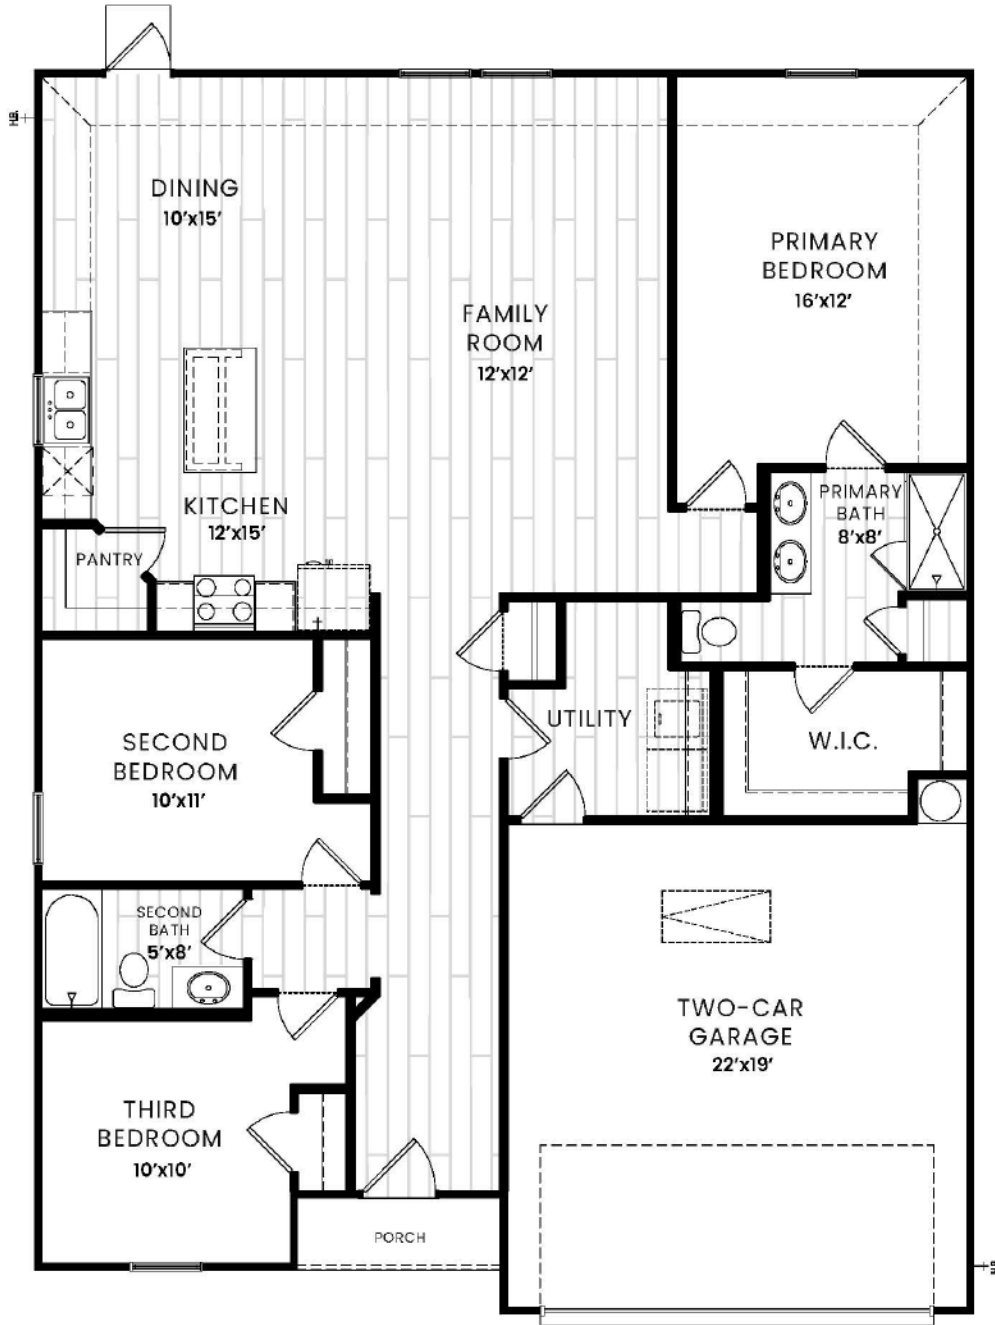

Metal Door with
Wifi-Opener in Sherwin
Williams Alabaster

ROOFING

25-Year, 3-Tab Shingles in
Weatherwood

TRIM

Sherwin Williams
Alabaster

SHUTTERS

Sherwin Williams
Raisin

WINDOWS

A Member of Winchester Carlsle Companies

THE 1600 PLAN

- 1600 Sqft + 2-Car Garage
- 3 Bed
- 2 Bath

KITCHEN

- 2cm Quartz Countertops with 4" Quartz Backsplash - [Color Per Collection Package](#)
- Single Handle Pull Down Spray Faucet - [Finish Per Collection Package](#)
- Stainless Steel Undermount Sink
- Garbage Disposal
- Shaker Style Cabinets with 30" Uppers - [Color Per Collection Package](#)